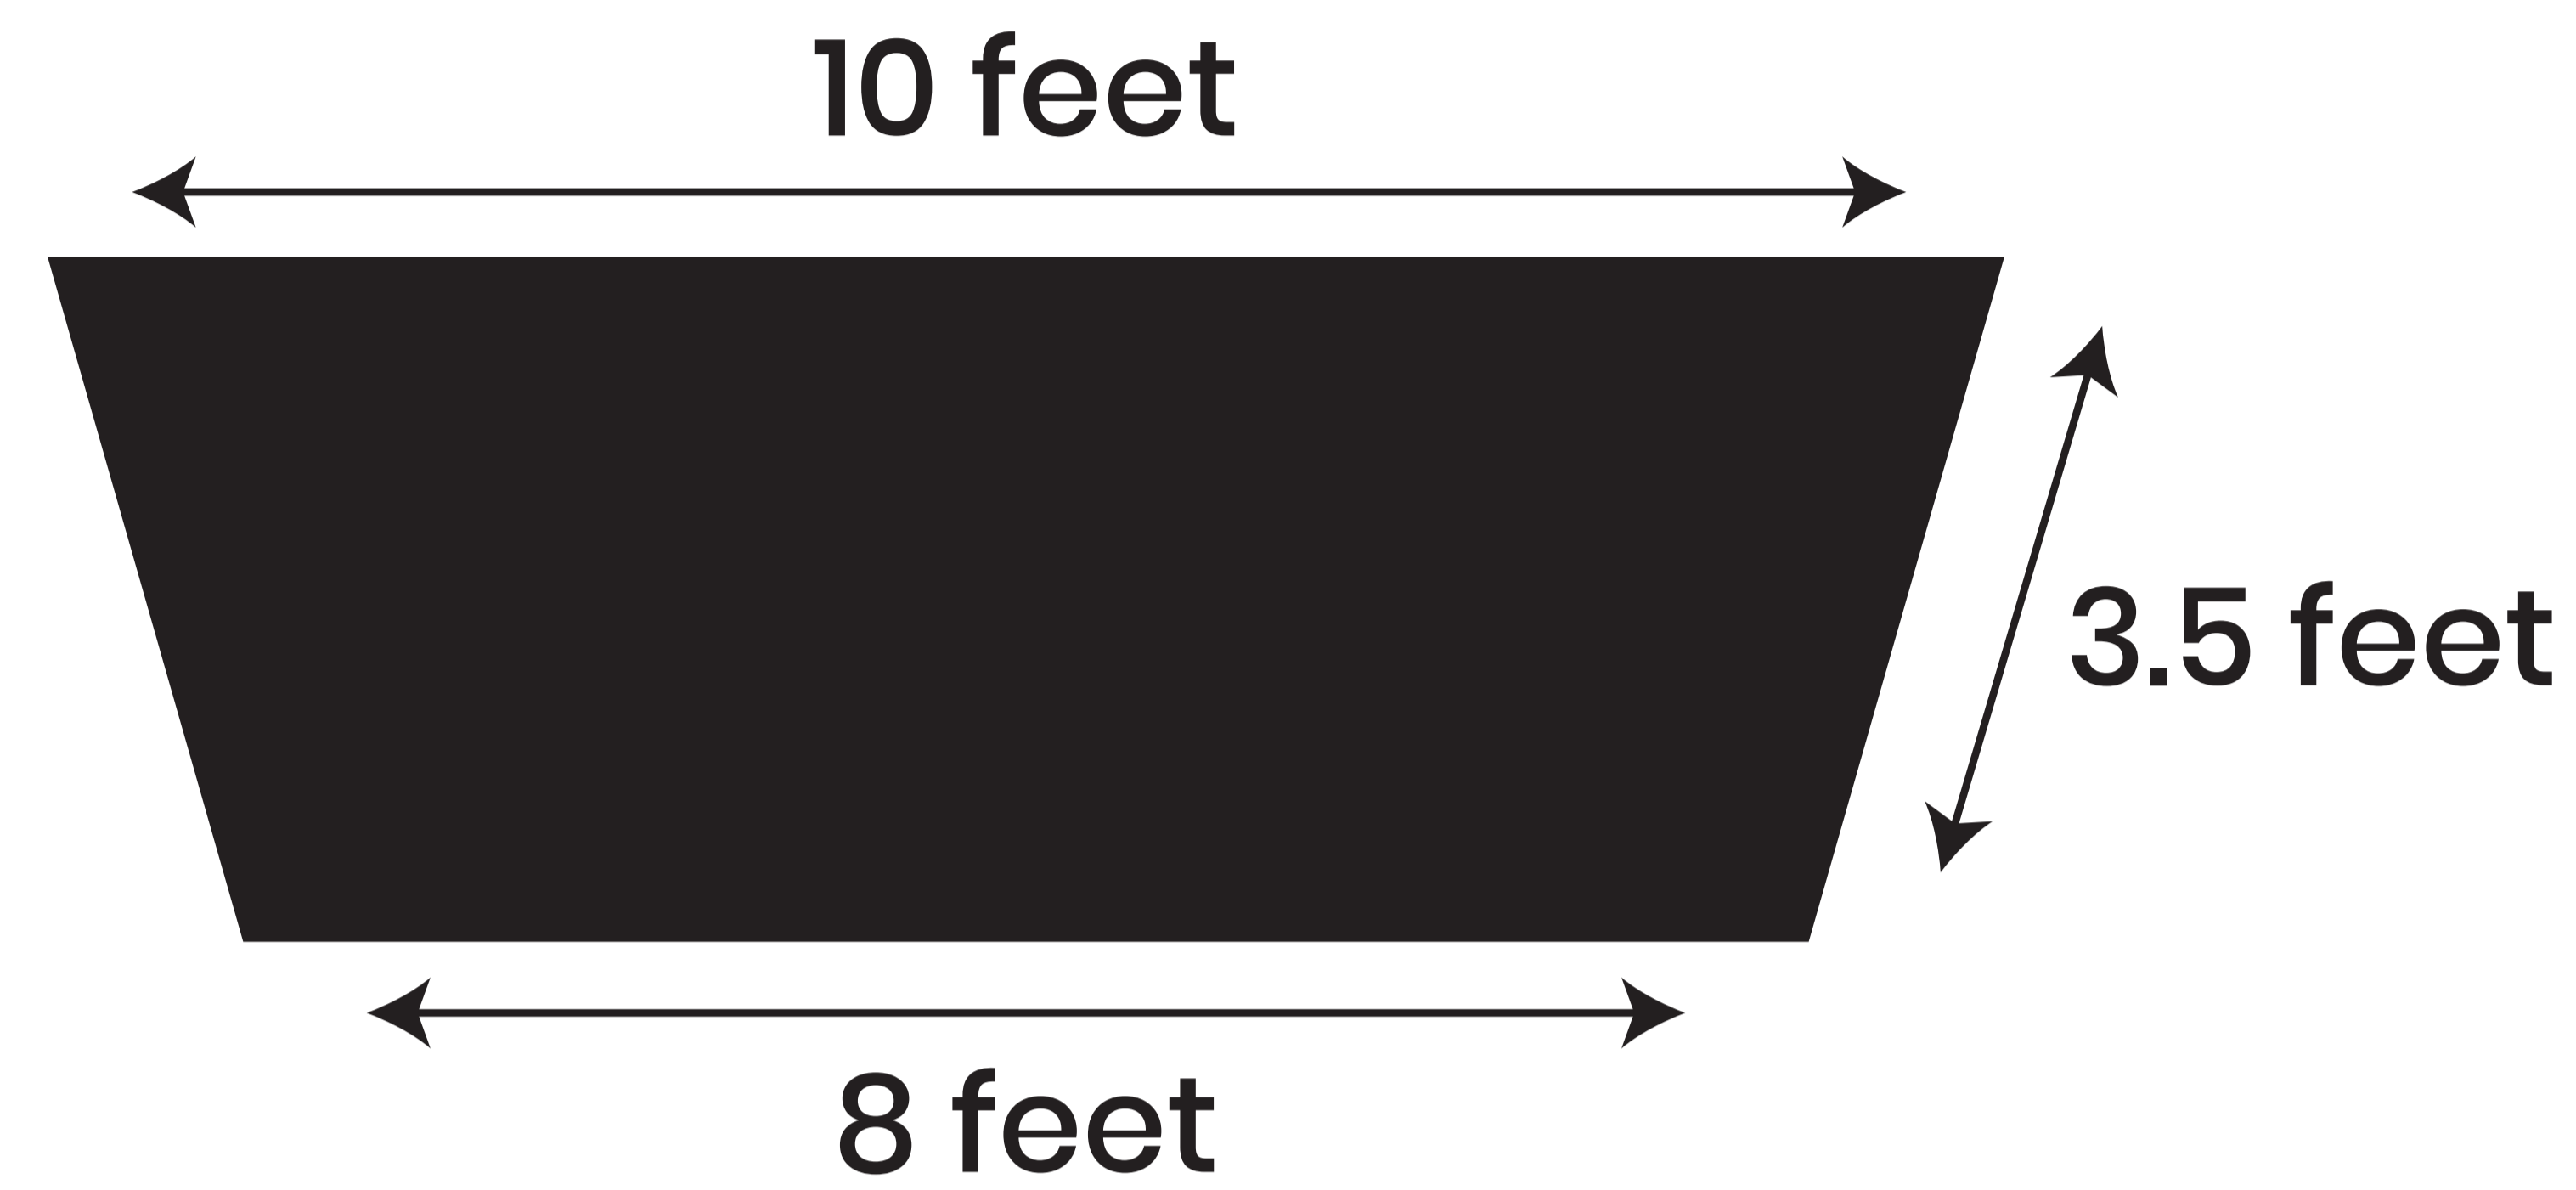

10ft Tapered Circle Hanging Signipsum

Mockup

Order Details

Order Number :
Quantity :

***NOTE:**Please review your sketch carefully, paying special attention to spelling, grammar, punctuation, graphic placement, fonts, layout, dimensions and safety lines. Once a sketch is approved, we will begin production on your order exactly as its shown in the approved sketch. Any changes requested after approval will be subject to additional fees and production delay.