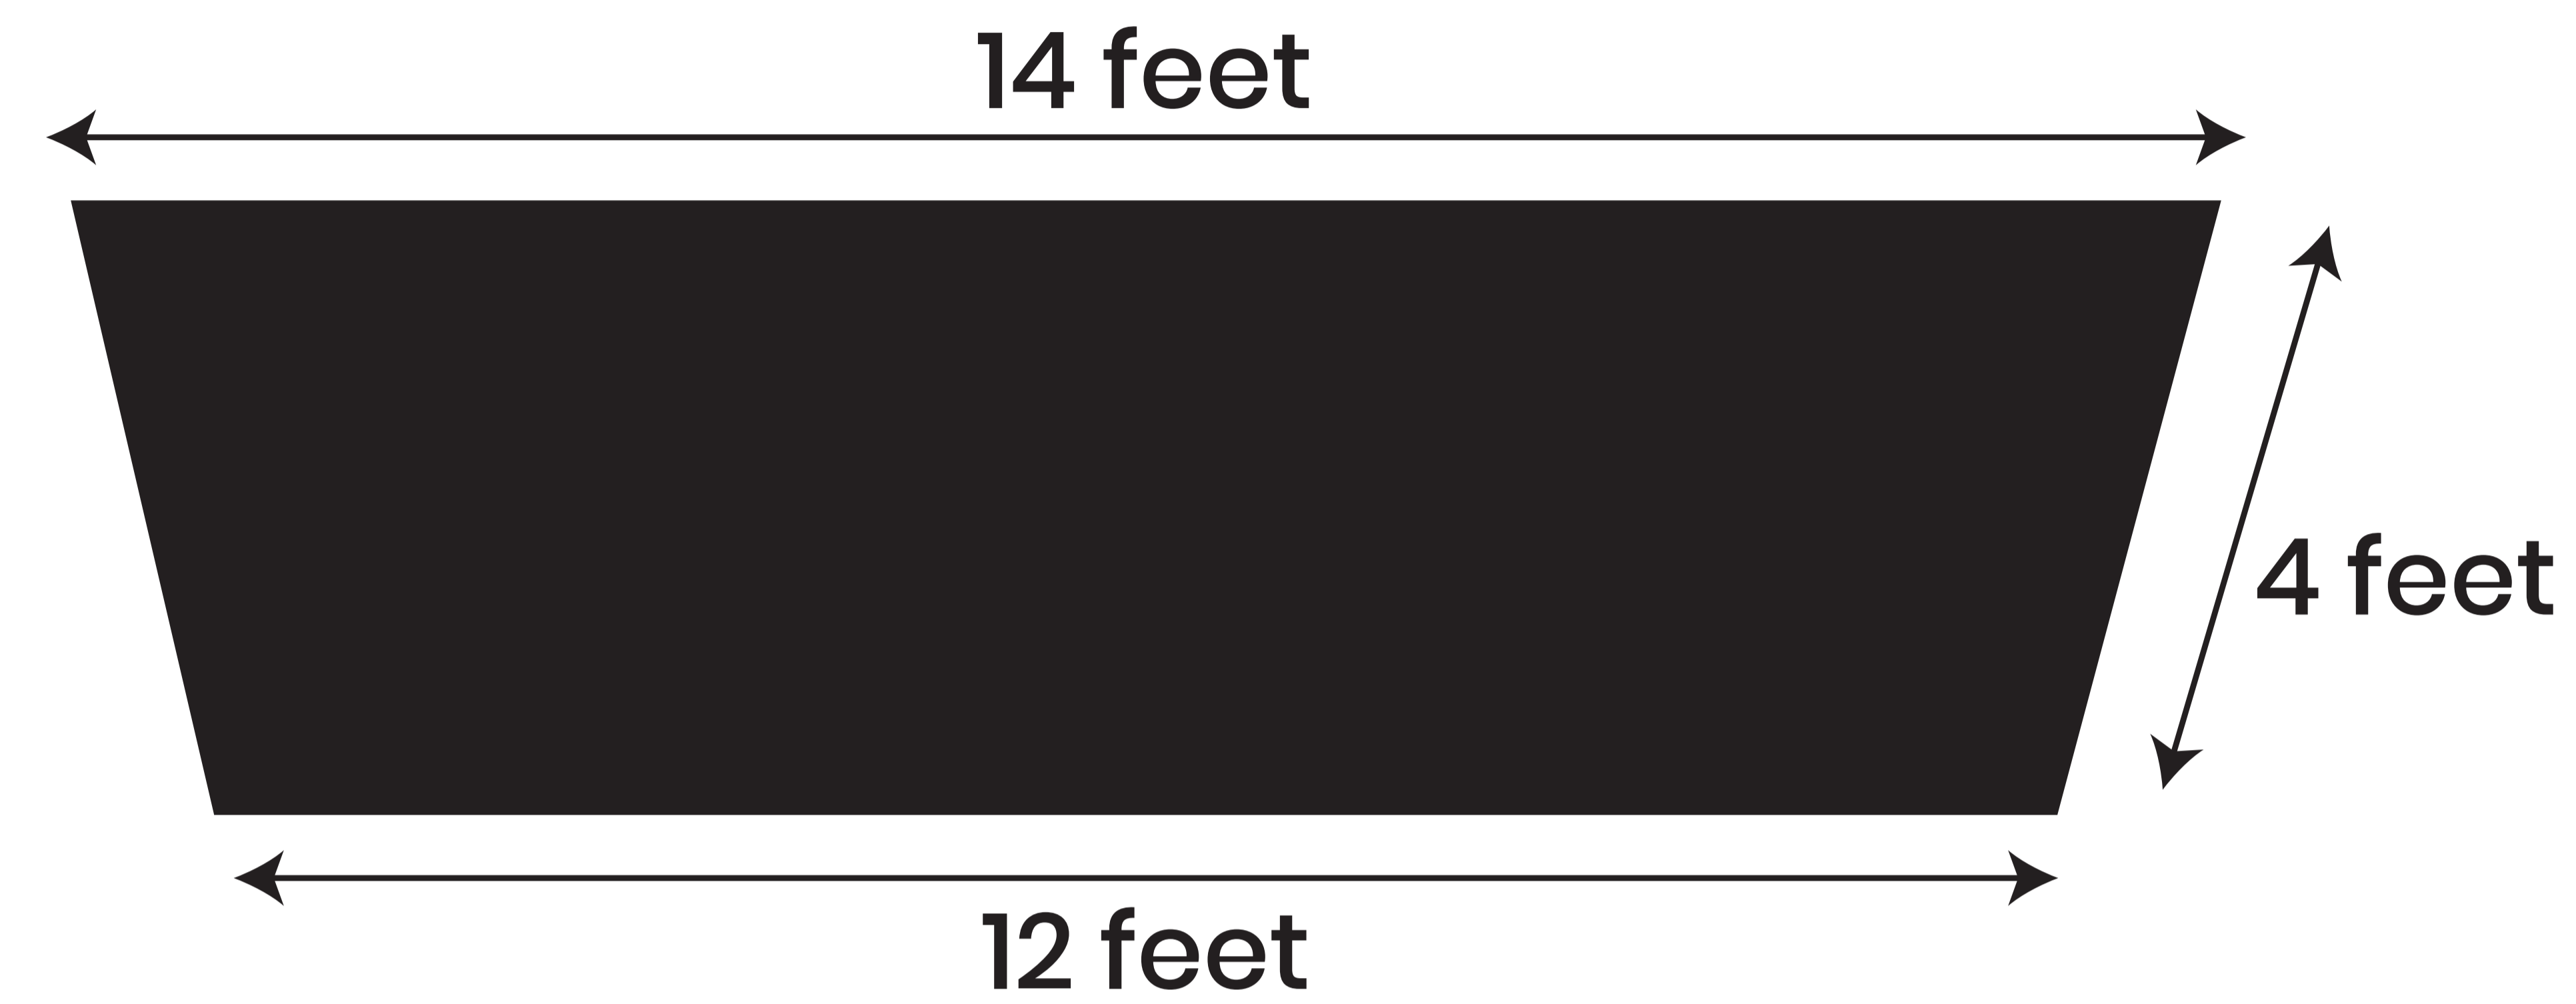

14ft Tapered Circle Hanging Signipsum

Mockup

Order Details

Order Number :
Quantity :

***NOTE:**Please review your sketch carefully, paying special attention to spelling, grammar, punctuation, graphic placement, fonts, layout, dimensions and safety lines. Once a sketch is approved, we will begin production on your order exactly as its shown in the approved sketch. Any changes requested after approval will be subject to additional fees and production delay.