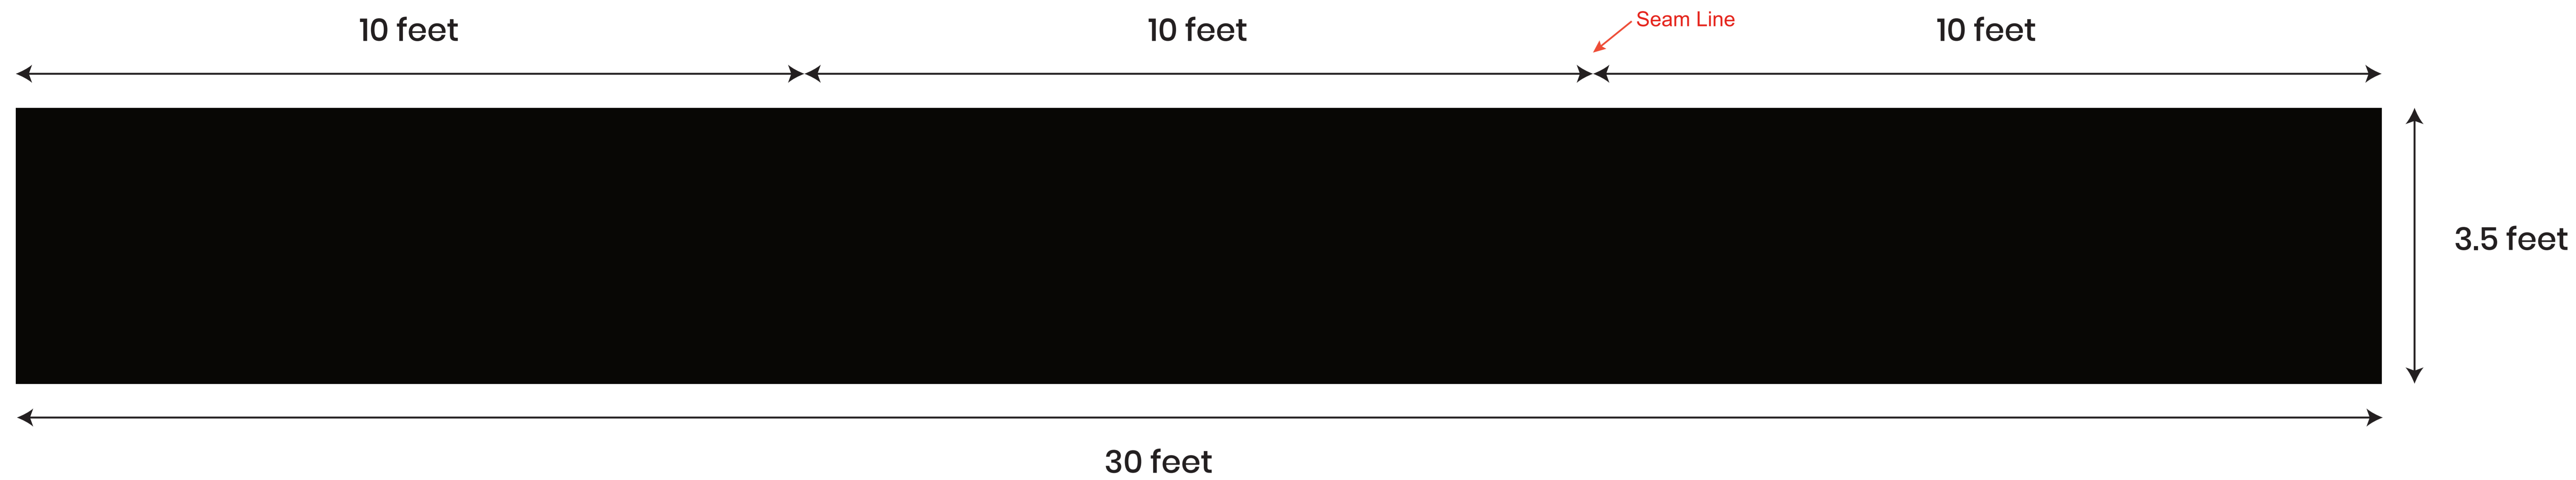

10' Tapered Triangle

Mockup

Order Details

***NOTE:** Please review your sketch carefully, paying special attention to spelling, grammar, punctuation, graphic placement, fonts, layout, dimensions and safety lines. Once a sketch is approved, we will begin production on your order exactly as its shown in the approved sketch. Any changes requested after approval will be subject to additional fees and production delay.

PMS Color Codes