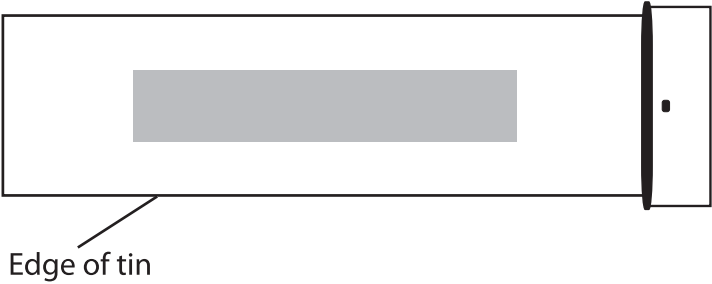

Artwork Template

314 Silhouette Tin

100%

* Grey indicates maximum imprint area.

Dimensions: 1 1/8" x 3 11/16" x 5/8"
Imprint Area: 1/2" x 2"