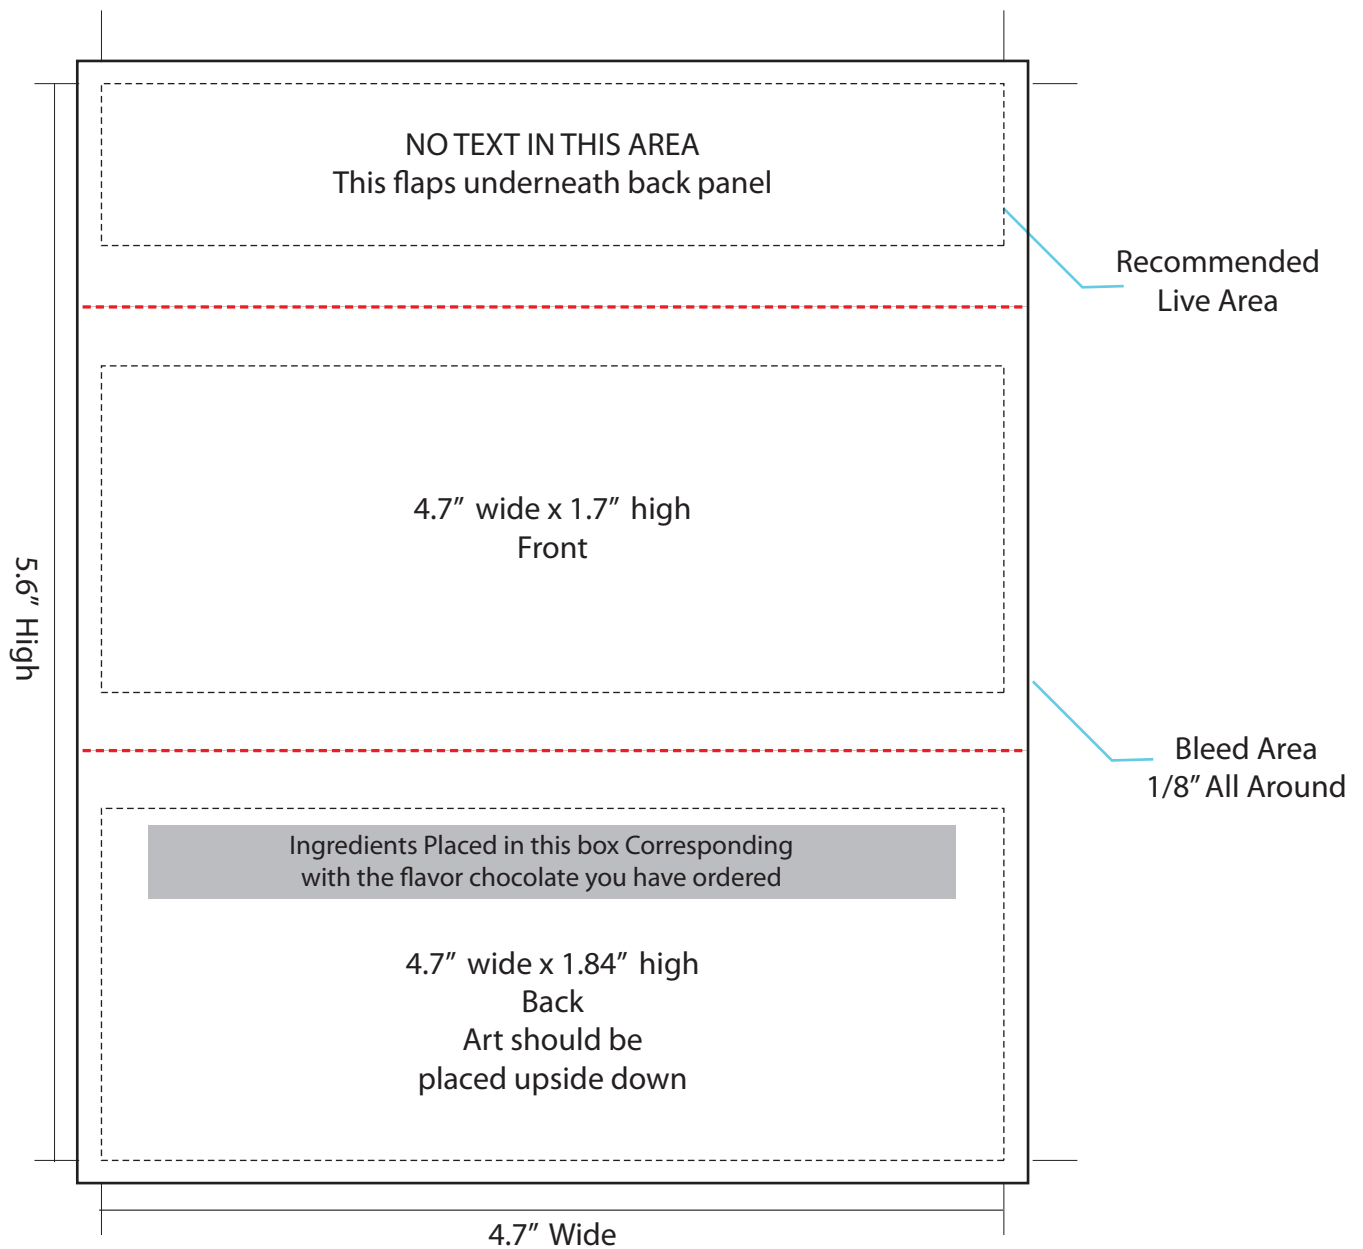

1.75oz Wrapper Template with Ingredients

Revised 1/13

1.75oz Chocolate Bar Template

Opening this .pdf template in Adobe Illustrator will allow placement of art on separate layer from guides.