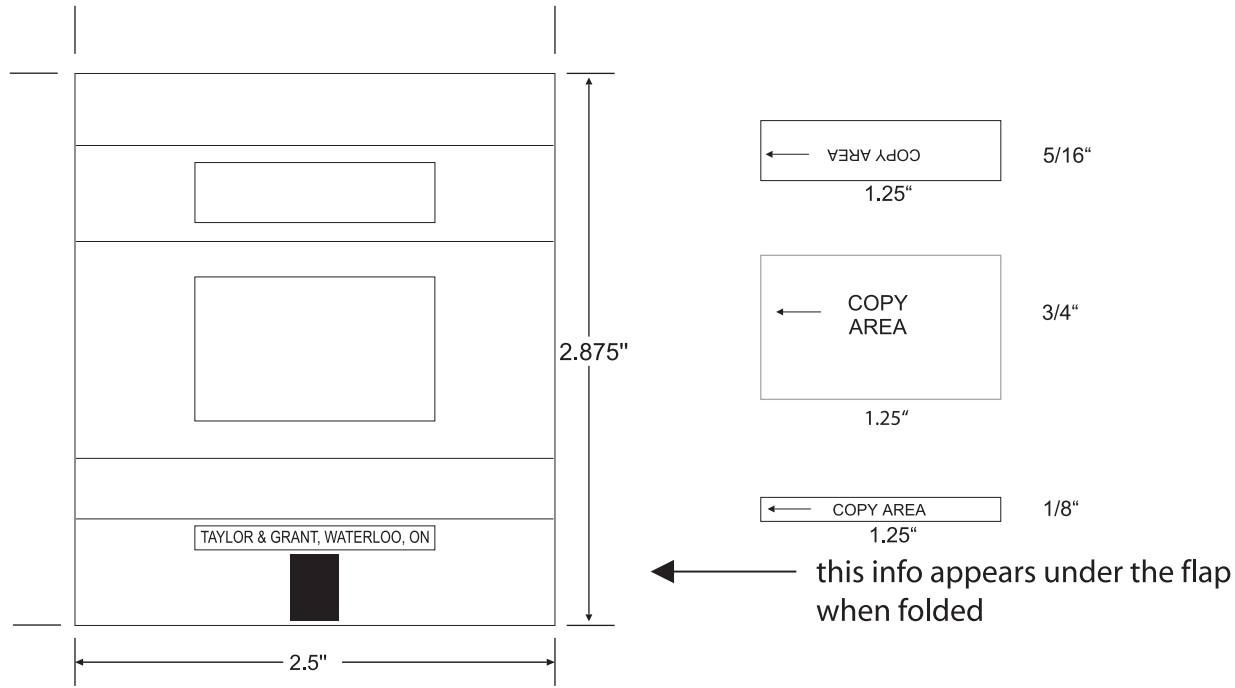

Artwork Template

Cream Supremes, MegaMints & Wrapped Chocolates

Candy Die
 Max. Image Area 1 1/4" x 3/4"
 100%

*Hot Stamp Imprint area (for orders of fewer than 10 cases)

* **Grey indicates maximum imprint area.**

CUSTOM WRAPPER

100%
 *Flexographic Printed Wrapper Imprint area (for orders of 10 or more cases)