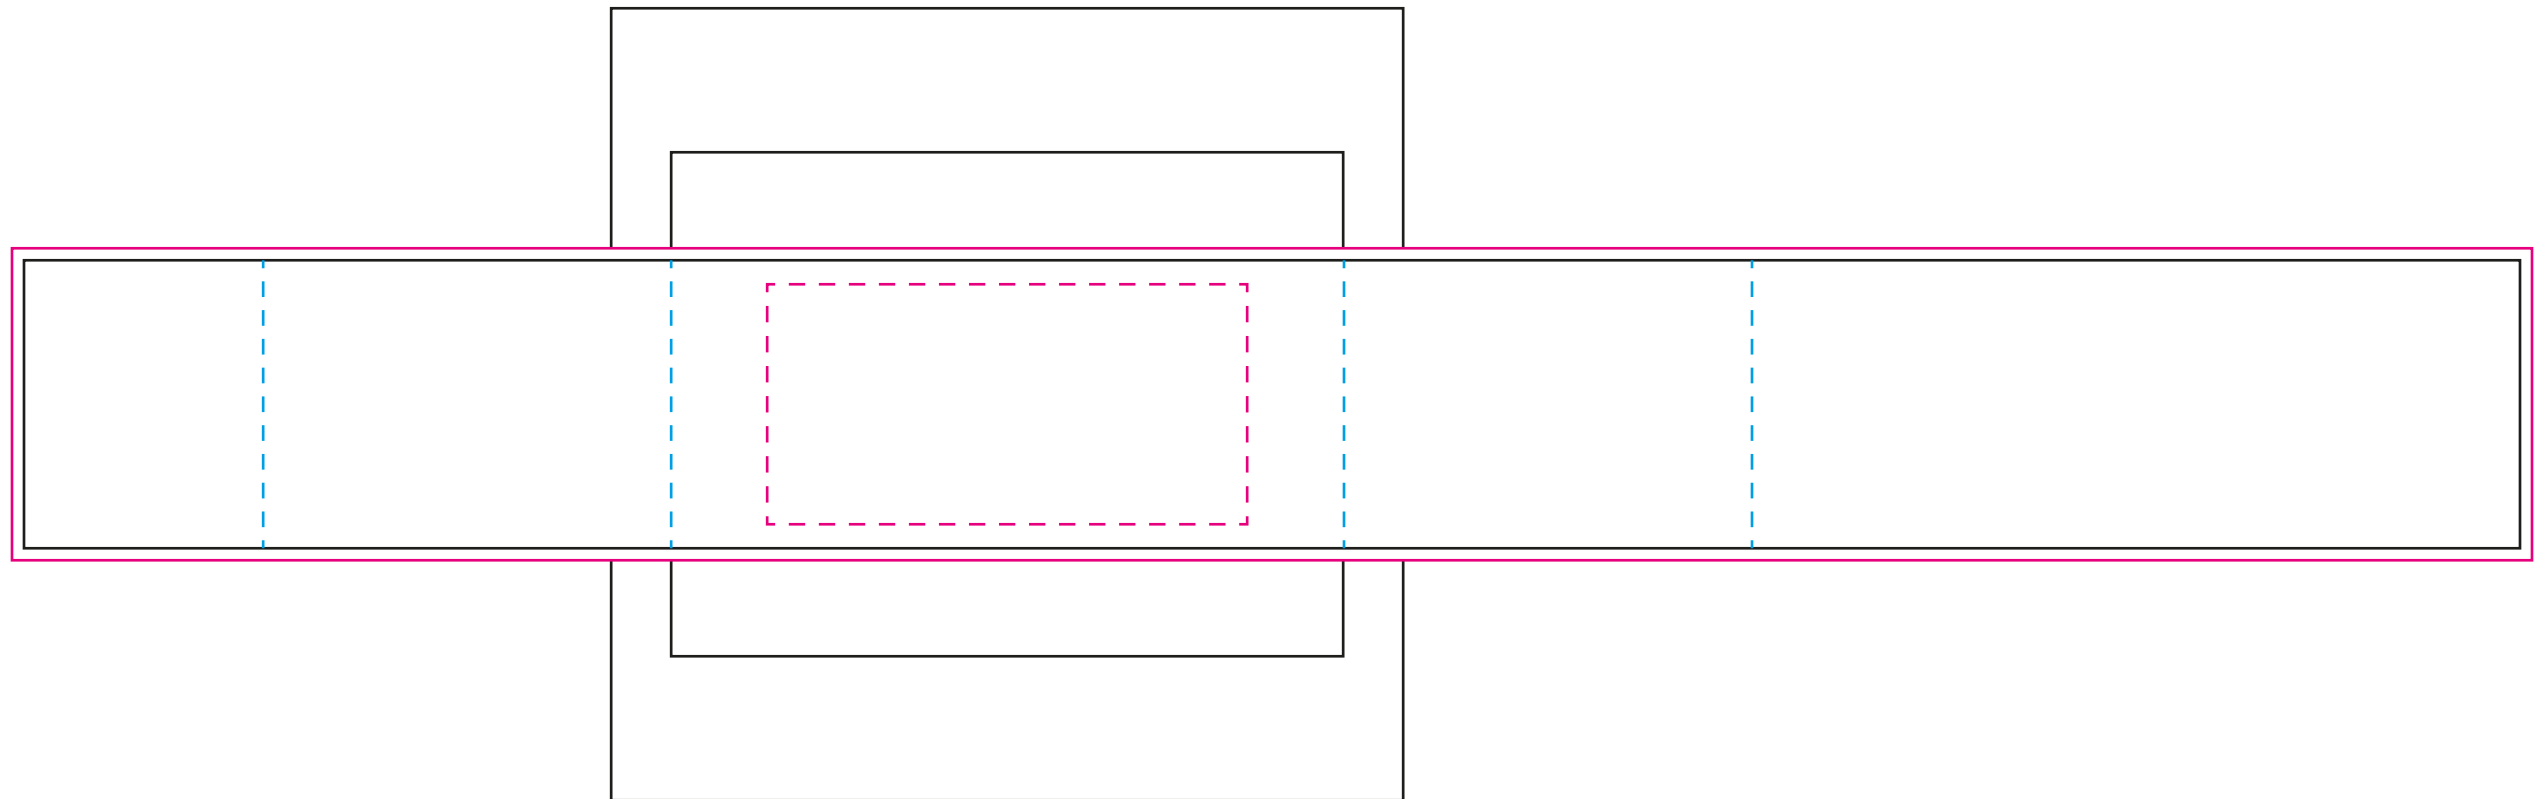

# TRB875-878

Double Stack Acetate Tower

Artwork @ 100%

Item#TRB875-878

Item Size: 4 1/8" L x 4 1/8" W x 2 1/4" H

Max Imprint Area: 12 1/8" W x 1 1/2" H Full band wrap

Front of band logo size: 2 1/2"W x 1 1/4"H

Imprint Method: 4 color process

- LOGO IMPRINT AREA  
(LOGO MUST BE PLACED IN THIS AREA)
- LOGO IMPRINT AREA  
(LOGO MUST BE PLACED IN THIS AREA)
- BLEED LINE
- BAND SIZE  
(FULLY IMPRINTABLE)