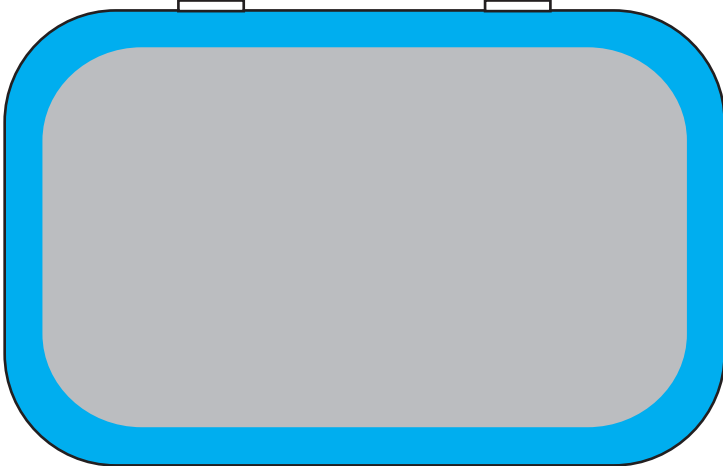

## 305 Rectangular Tin

100%

\* Grey indicates maximum imprint area for Screen Printing.  
\*\* Blue indicates maximum imprint area for Full Color Printing.

Dimensions: 3 3/4" x 2 3/4" x 3/4"  
Imprint Area (Screen Printed): 3 3/8" x 2"  
Imprint Area (Full Color): 3 7/8" x 2 5/8"