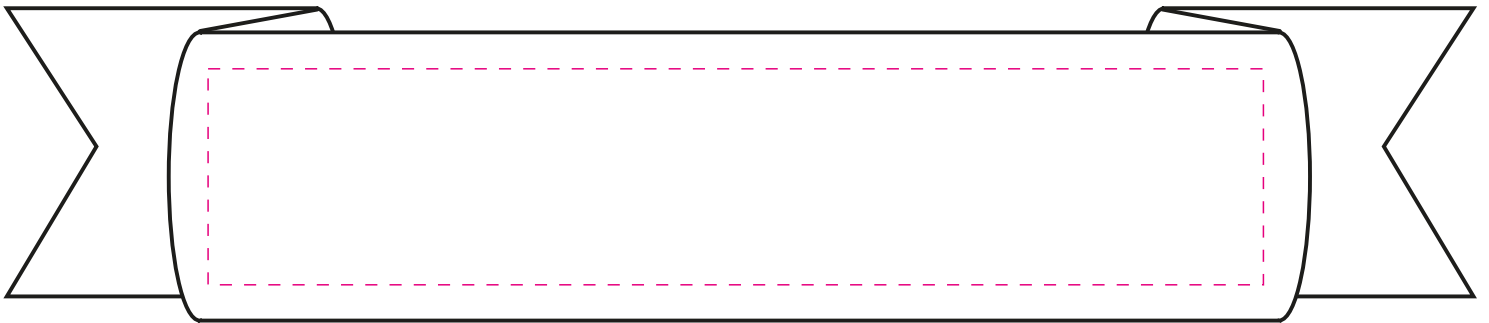

JBF 300

Concerto

**Divided Gift Box w/
Gourmet Fills
and Custom Ribbon**

Box Size: 7 1/4" x 2 3/8" x 7 1/4"

Box: NO IMPRINT

Ribbon Size: 1 1/2"

Max Imprint Area: 5.5" x 1.125"

(Indicated By Dotted Line, Does Not Print)

Imprint Color(s):

Imprint Method: **Hotstamp**

ONE COLOR IMPRINT ONLY

Artwork @ 100%

PLATING

☐

DATE

NAME

PRINTING

☐

DATE

NAME