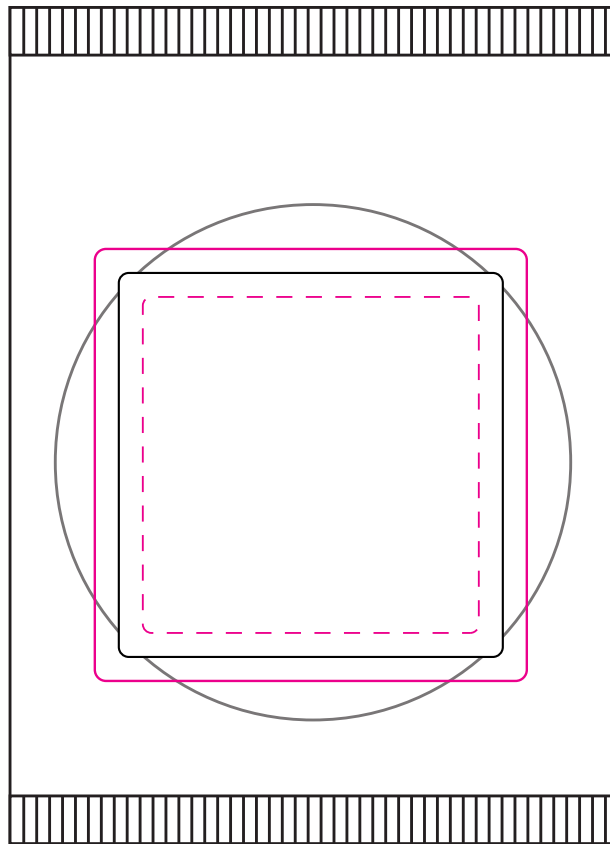

INDIVIDUALLY WRAPPED COOKIE

BLEED LINE ———
LABEL LINE ———
SAFE ZONE - - - -

LABEL SIZE: 2"X2"