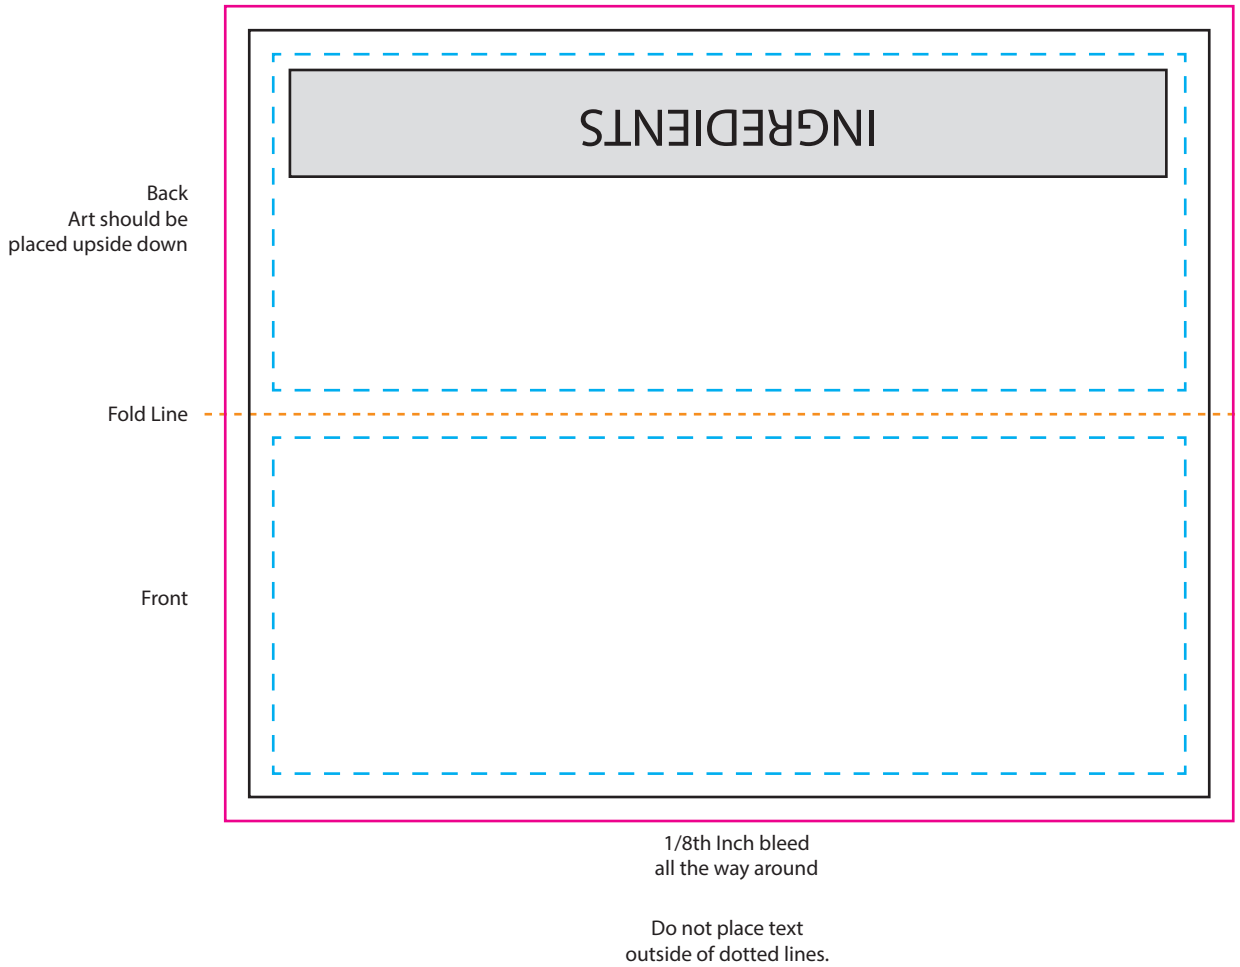

Large Header Template

Imprint Area: 5"W x 4"H (Standard)
Imprint Method: Digital (Full Color Imprint)