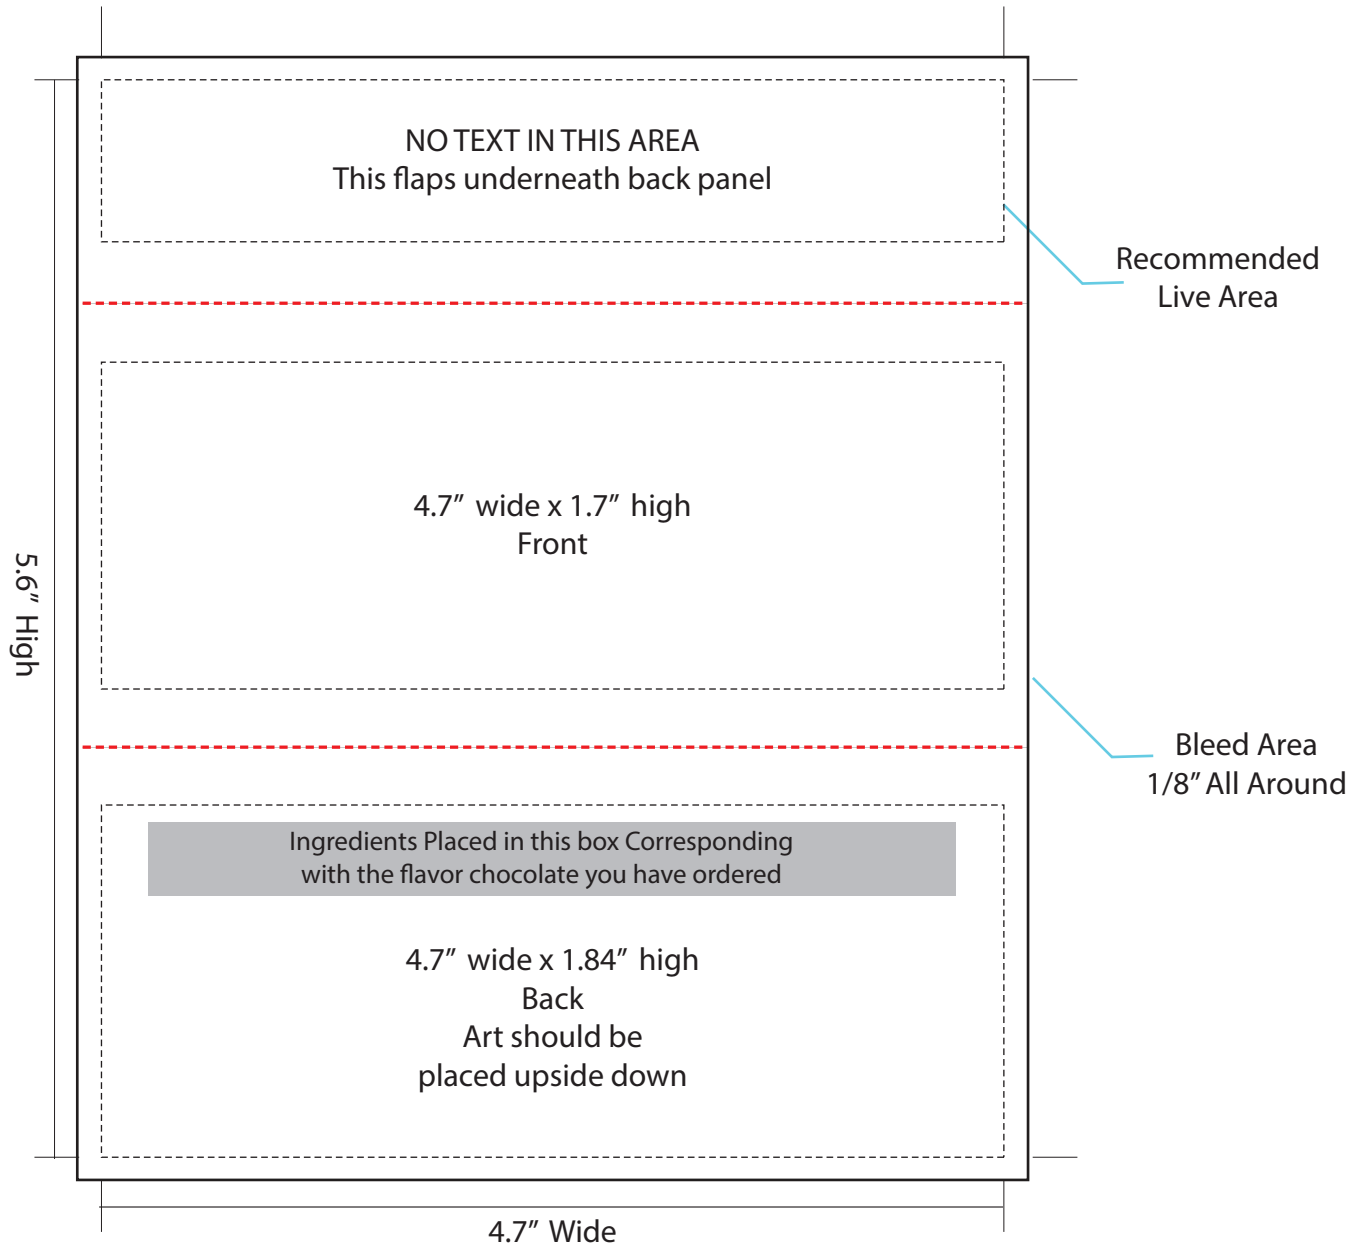

# 1.75oz Wrapper Template with Ingredients

Opening this .pdf template in Adobe Illustrator will allow placement of art on separate layer from guides.