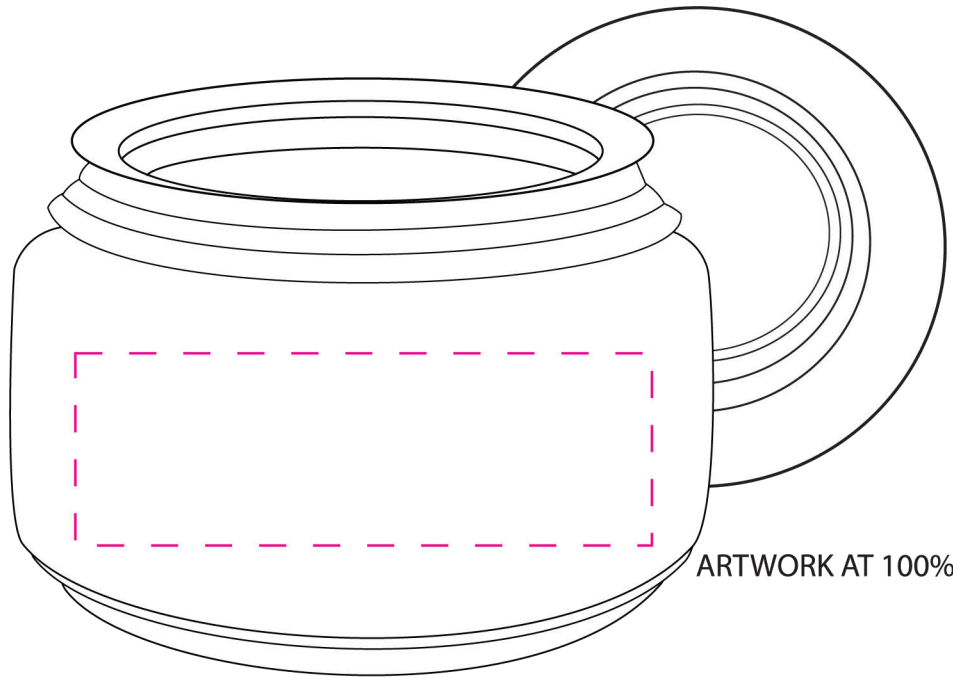

# SG200

## 8oz. Patio Glass Jar

ARTWORK AT 100%

# SG200

Item Size: 3 7/8"W x 3 3/4"H

Max Imprint Area: 3"W x 1"H (Indicated by Dotted Line - Does Not Print)

Imprint Method: Silkscreen