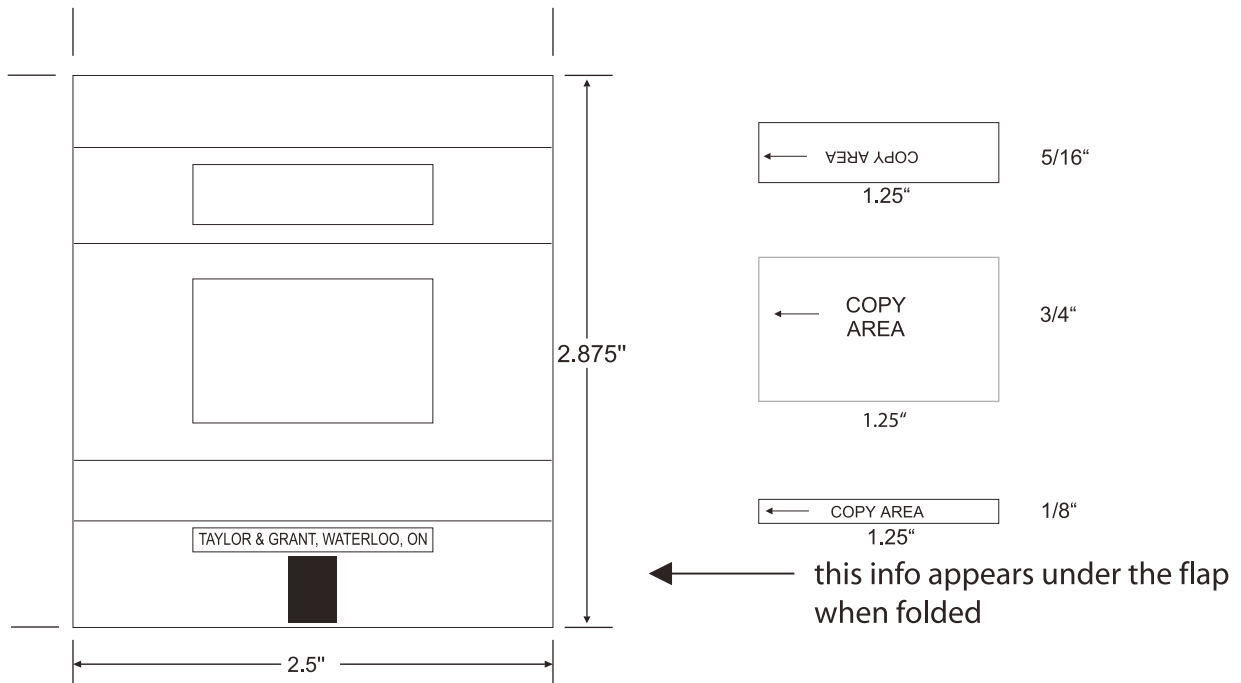

Artwork Template

BUTTERMINTS

Candy Die
Max. Image Area 1 1/4" x 3/4"
100%

*Hot Stamp Imprint area (for orders of fewer than 10 cases)

* Grey indicates maximum imprint area.

CUSTOM WRAPPER

100%

*Flexographic Printed Wrapper Imprint area (for orders of 10 or more cases)