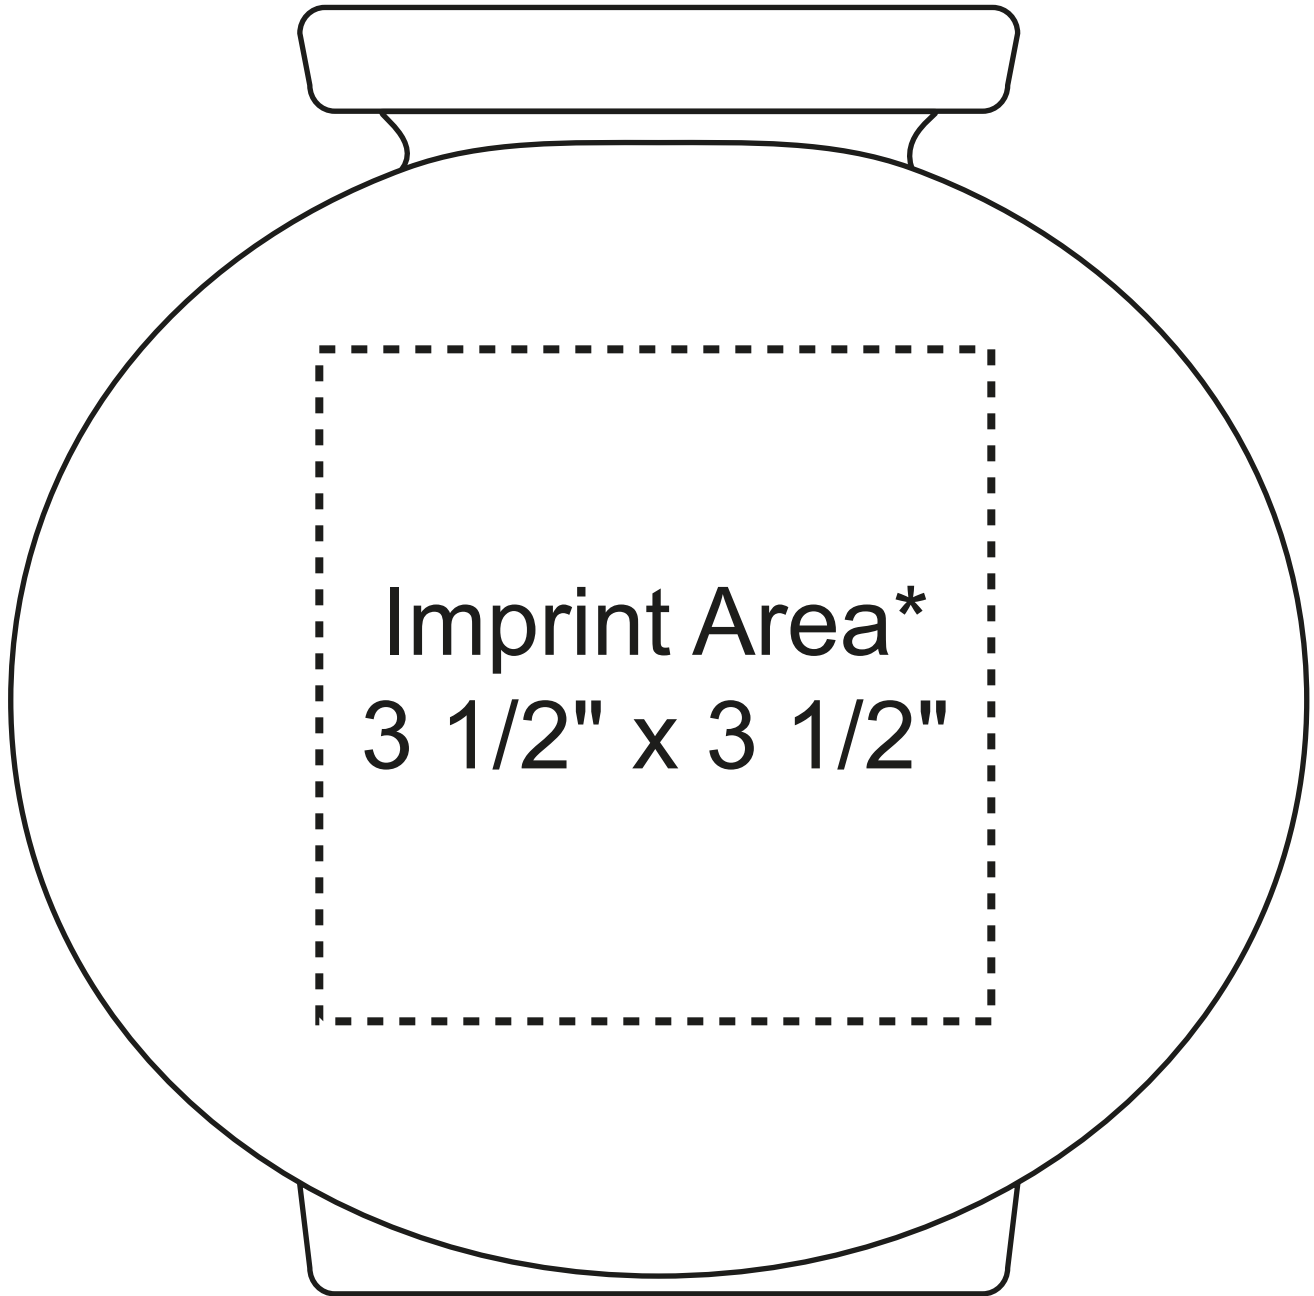

PK-941 - 1/2 Gallon Fishbowl

*Alternative Imprint Area