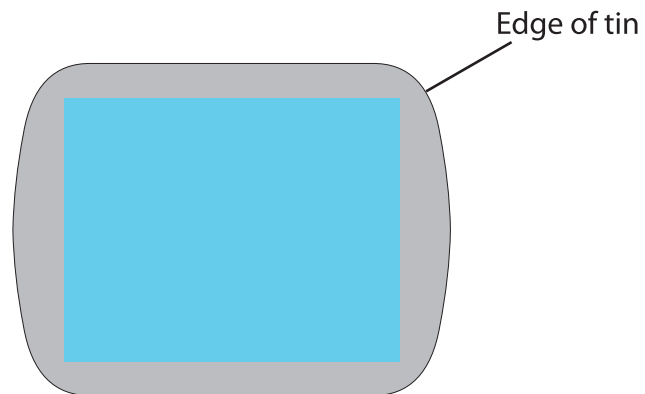

Artwork Template

300 Domed Tin

100%

* Blue indicates maximum imprint area (pad printed).

** Grey indicates maximum imprint area (full color).

Dimensions: 2 3/8" x 1 7/8" x 5/8"

Imprint Area (Pad Printed - 1-Color): 1 3/4" x 1 3/8"

Imprint Area (Full Color): 2 3/8" x 1 7/8"