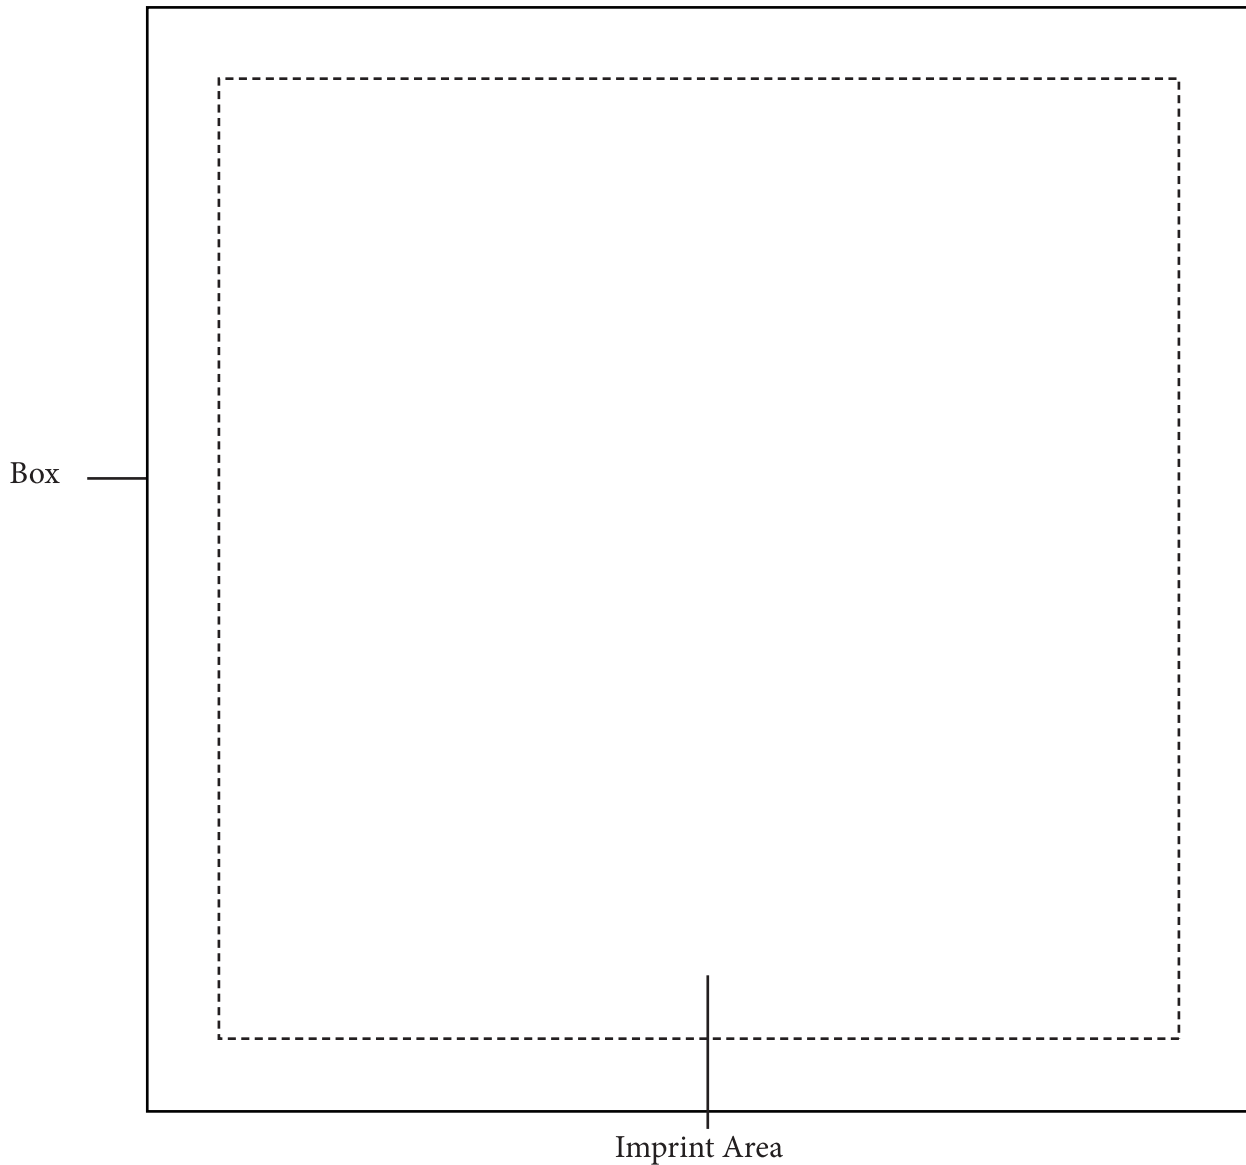

BT9

Black Silver Gold Box w/ Color Imprint

PRODUCT SIZE AT 100%

This is the actual size of your
logo on this product

Imprint Area: 5"W x 5"H

Imprint Method: Silkscreen or Hot Stamp (One color only)