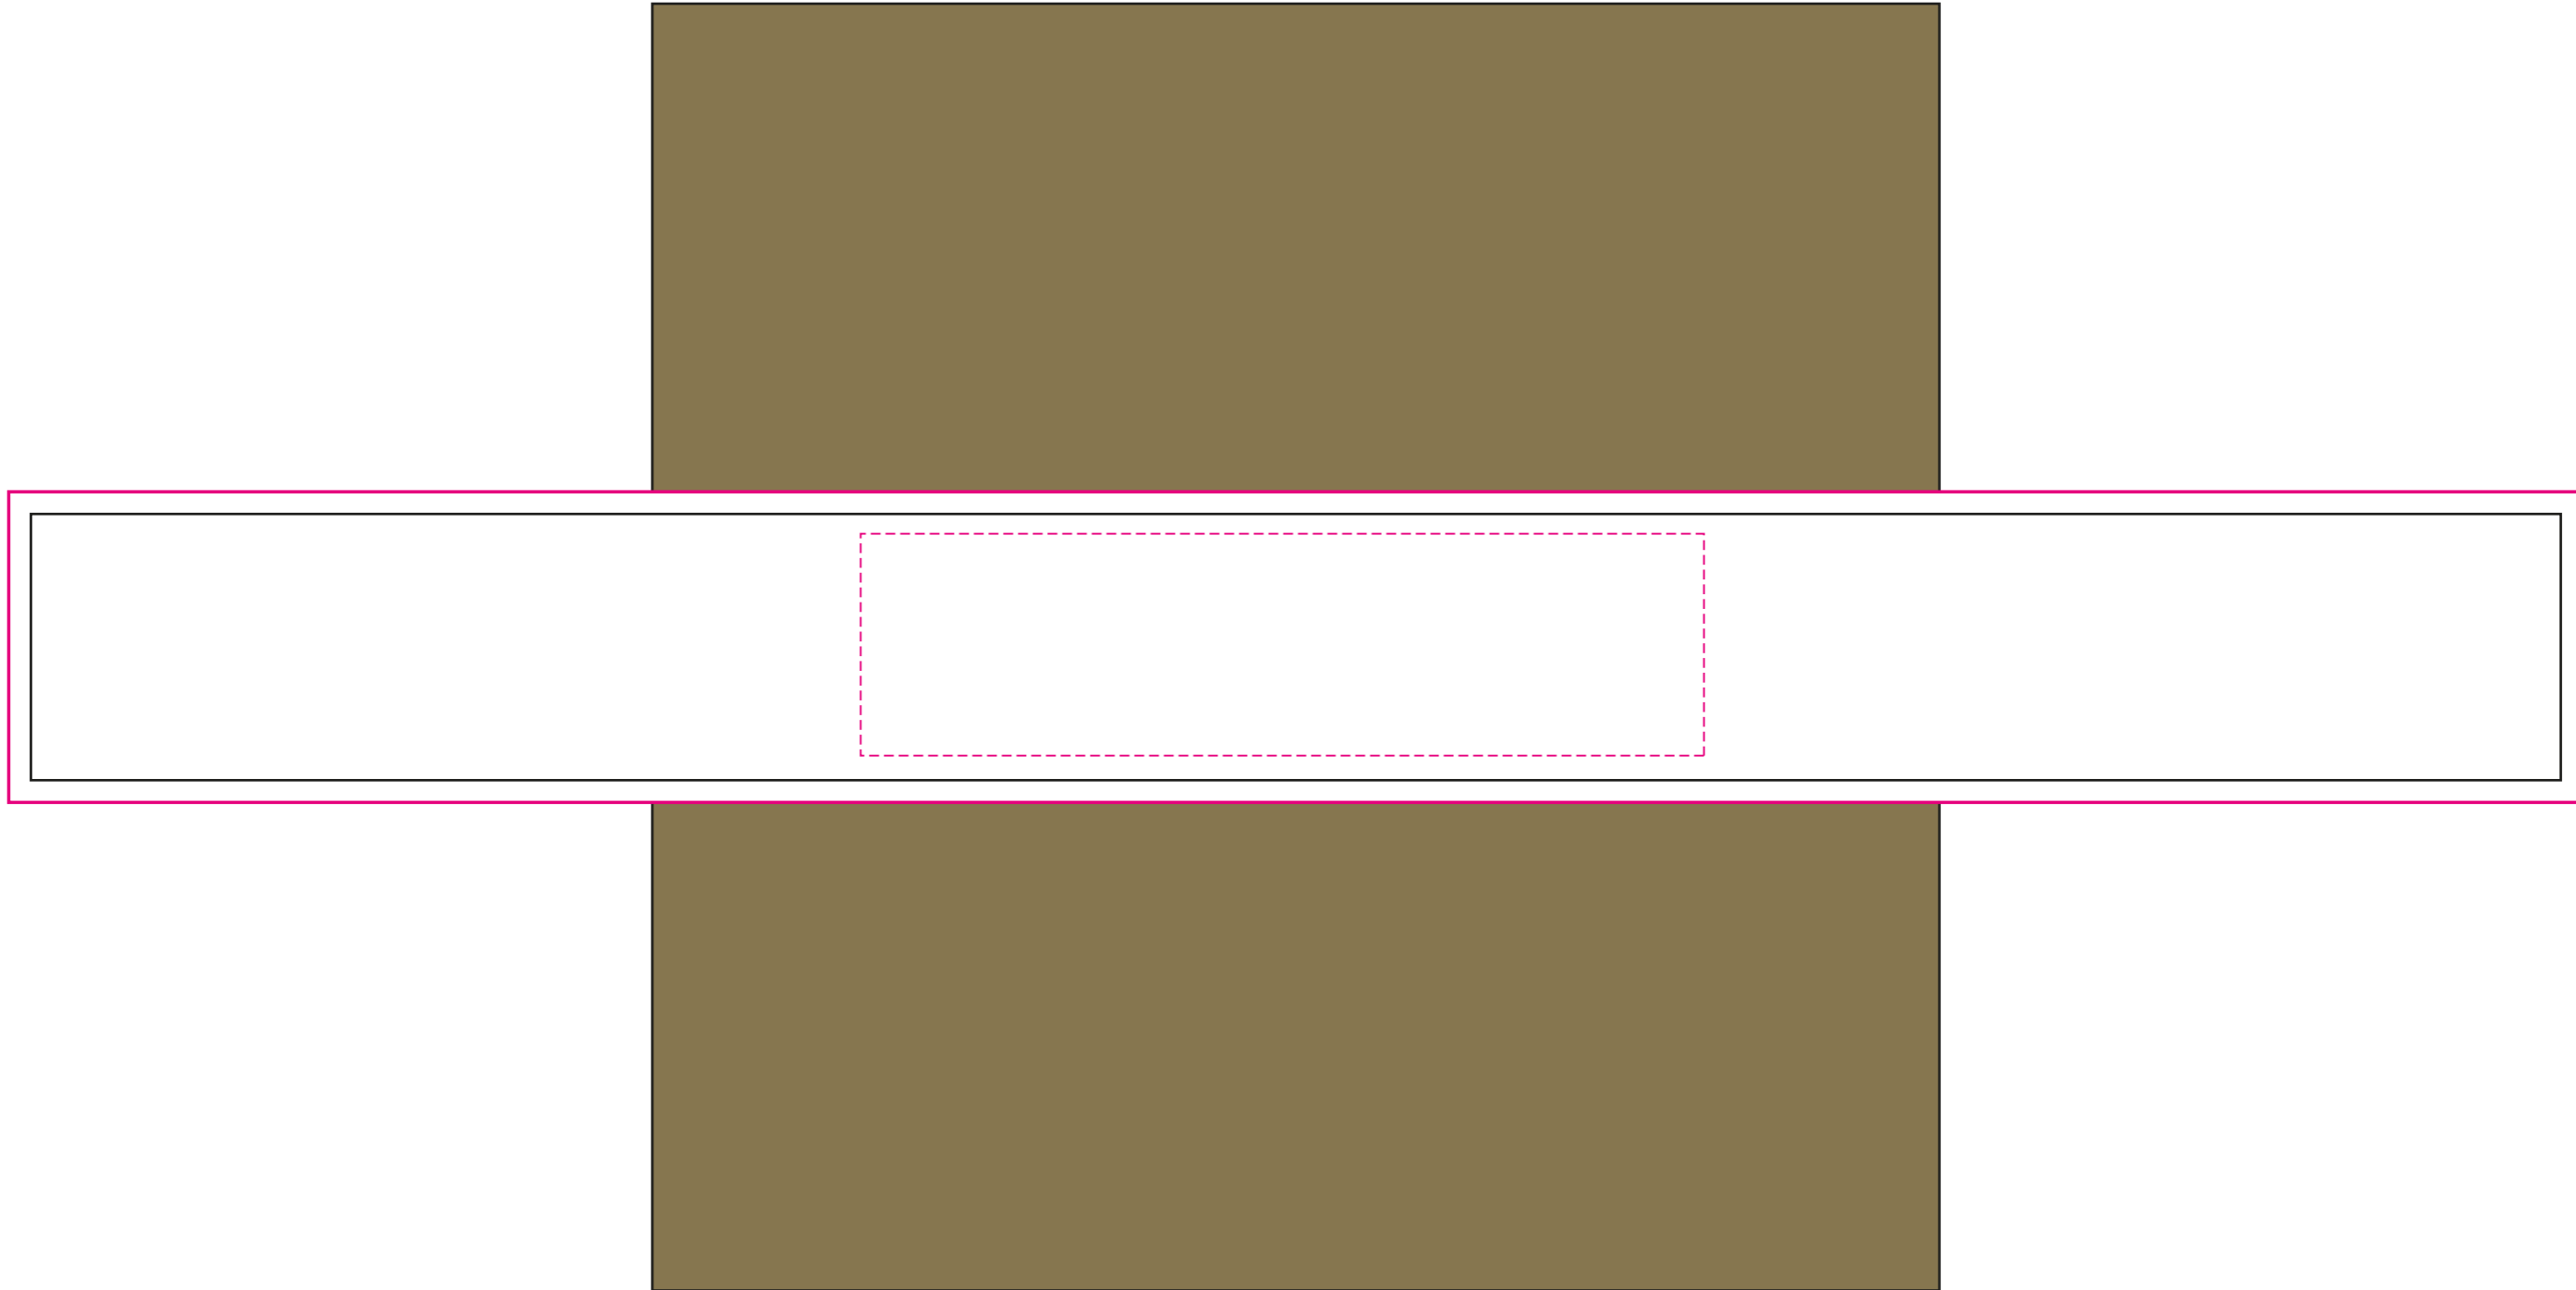

# JBF301-303

Large Gift Box

Artwork @ 100%

Item# JBF301-303

Item Size: 7 1/4" L x 7 1/4" W x 2 3/8" H

Max Imprint Area: 14 1/4" W x 1 1/2" H Full bleed band.

Front of band logo imprint Size: 4 3/4" W x 1 1/4" H (Indicated by Dotted Line - Does Not Print)

Imprint Method: 4 Color Process

-  LOGO IMPRINT AREA  
(LOGO MUST BE PLACED IN THIS AREA)
-  BLEED LINE
-  BAND SIZE  
(FULLY IMPRINTABLE)