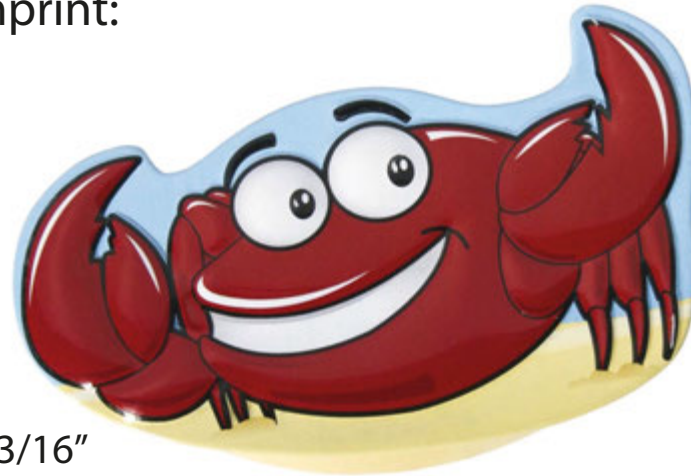

Crab Mint Tin

Imprint:

Claw

Jaw

Jaw Imprint: $5/8'' \times 3/16''$

Claw Imprint: $3/8'' \times 3/16''$