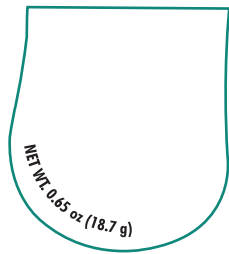

Flip Flop Tin

Tin Color / Imprint Color:

PRODUCT SIZE AT 100%
This is the actual size of your
logo on this product

PREVIEW
(FOR APPROXIMATE SIZE & POSITIONING ONLY)
Digital image may not reproduce exactly

Imprint Area: 1.27"W x 1.14"H
Imprint Method: Pad Print (One Color Imprint)