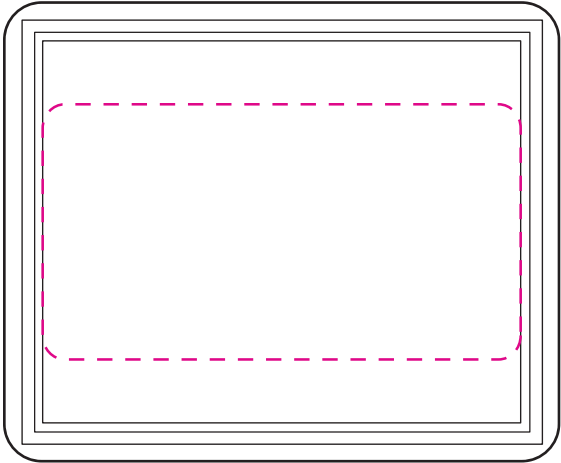

Artwork Template

EC1 Invitation / Chocolate Cookie Box

Chocolate

Imprint Area: 2.5" w x 1.3125" h
Overall Dimensions: 2.9" w x 2.4" h

Hot Stamp

Imprint Area: 2.6" w x 1.3" h
Overall Dimensions: 3.75" w x 2.5" h