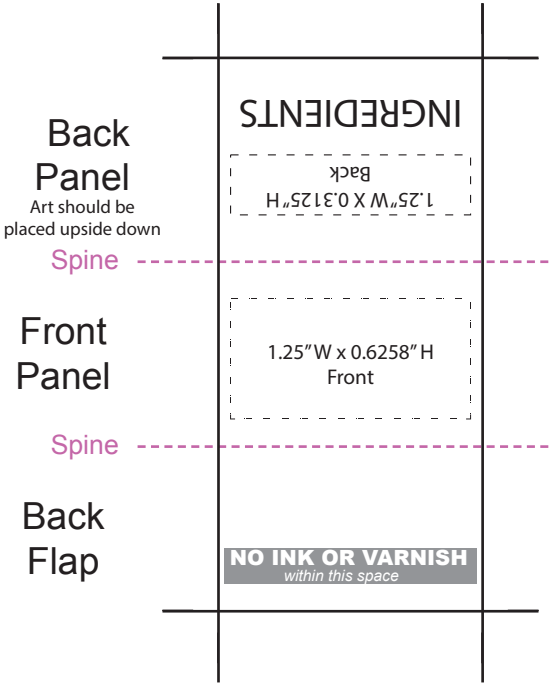

# 1/3oz Wrapper Template with Ingredients

## 1/3 oz Chocolate Bar Imprint Area