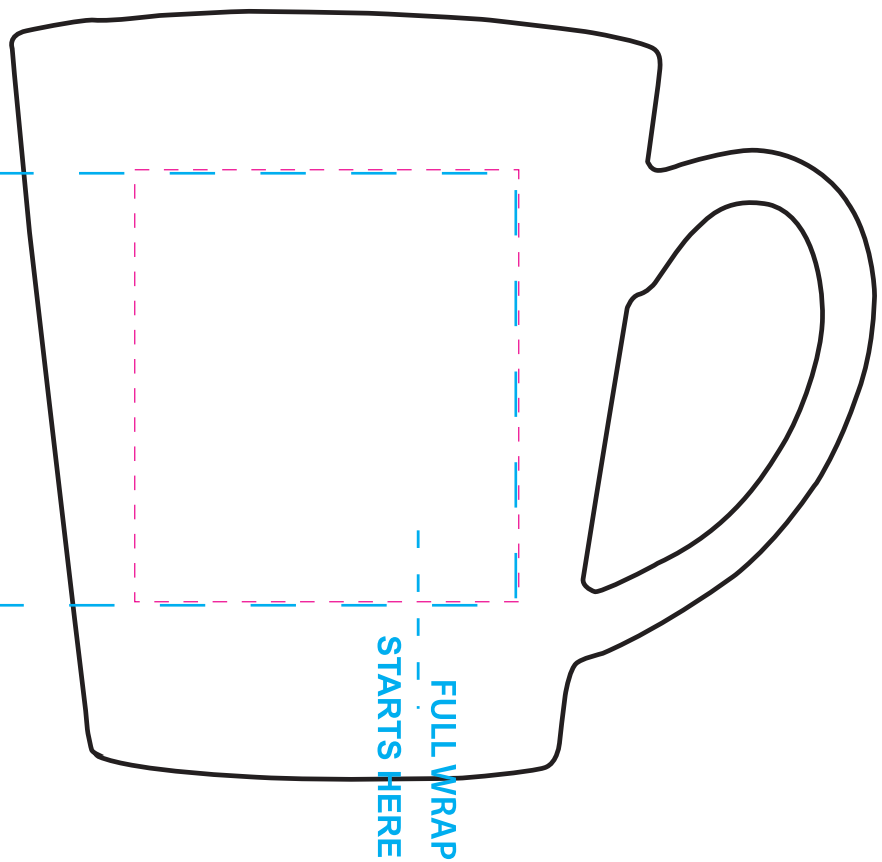

# DRK500

Ceramic Mug 12oz. w/C Handle

Artwork @ 100%

FULL WRAP IMPRINT AREA  
(INDICATED BY BLUE DASHED LINE)

SINGLE SIDE  
IMPRINT AREA  
(INDICATED BY MAGENTA DASHED LINE)

Will Print Opposite of Handle  
Can Not Center Logos On Both Sides

Artwork @ 100%

DRK500

Item Size: 3 1/2" x 4"

Max Imprint Area: 2" W x 2 1/4" H

(Indicated By Dotted Line, Does Not Print)

Imprint Color(s):

Imprint Method: **SILKSCREEN**

**ONE COLOR IMPRINT ONLY**

# Hot Chocolate Packets Full Color Label Template