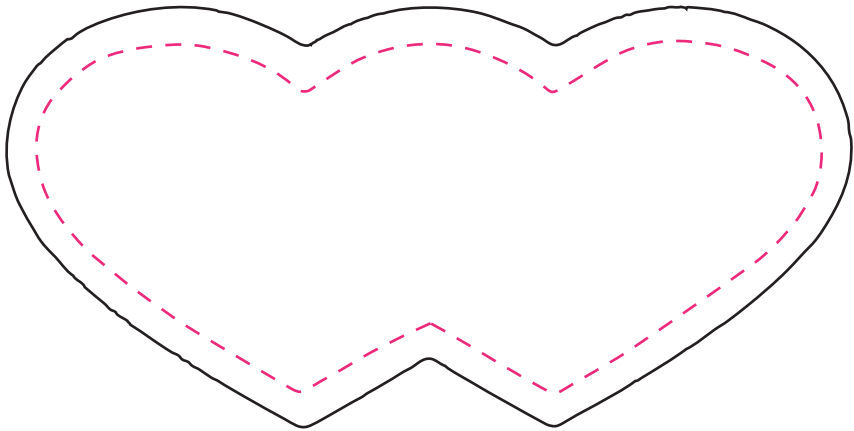

Artwork Template

Double Heart Box

Imprint Area: 4"w x 1.83"h
Overall Size: 4.4"h x 2.18"w