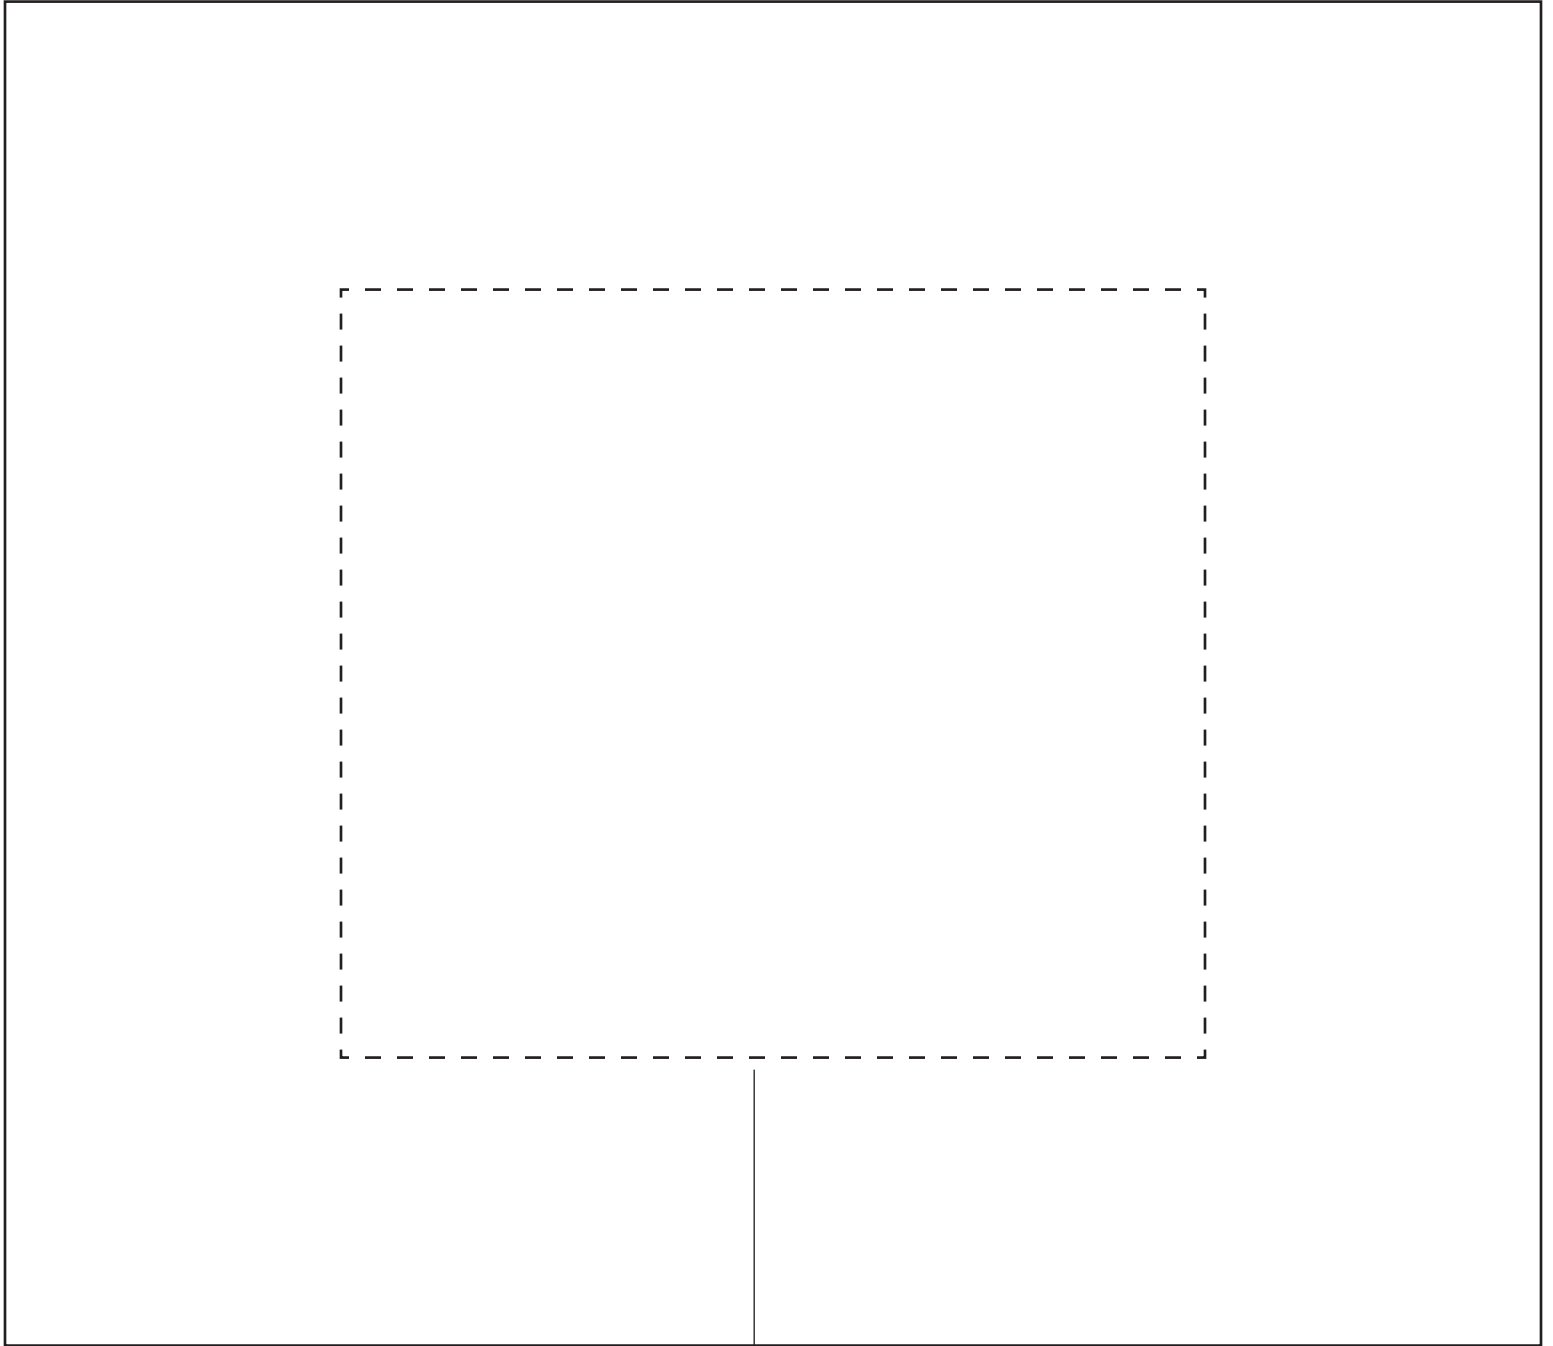

CFB

Silver/Gold Box w/ Color Imprint

Imprint Area

Box

PREVIEW
(FOR APPROXIMATE SIZE & POSITIONING ONLY)

Imprint Area: 4.5"W x 4"H (Standard)
Imprint Method: Silkscreen (One color imprint)