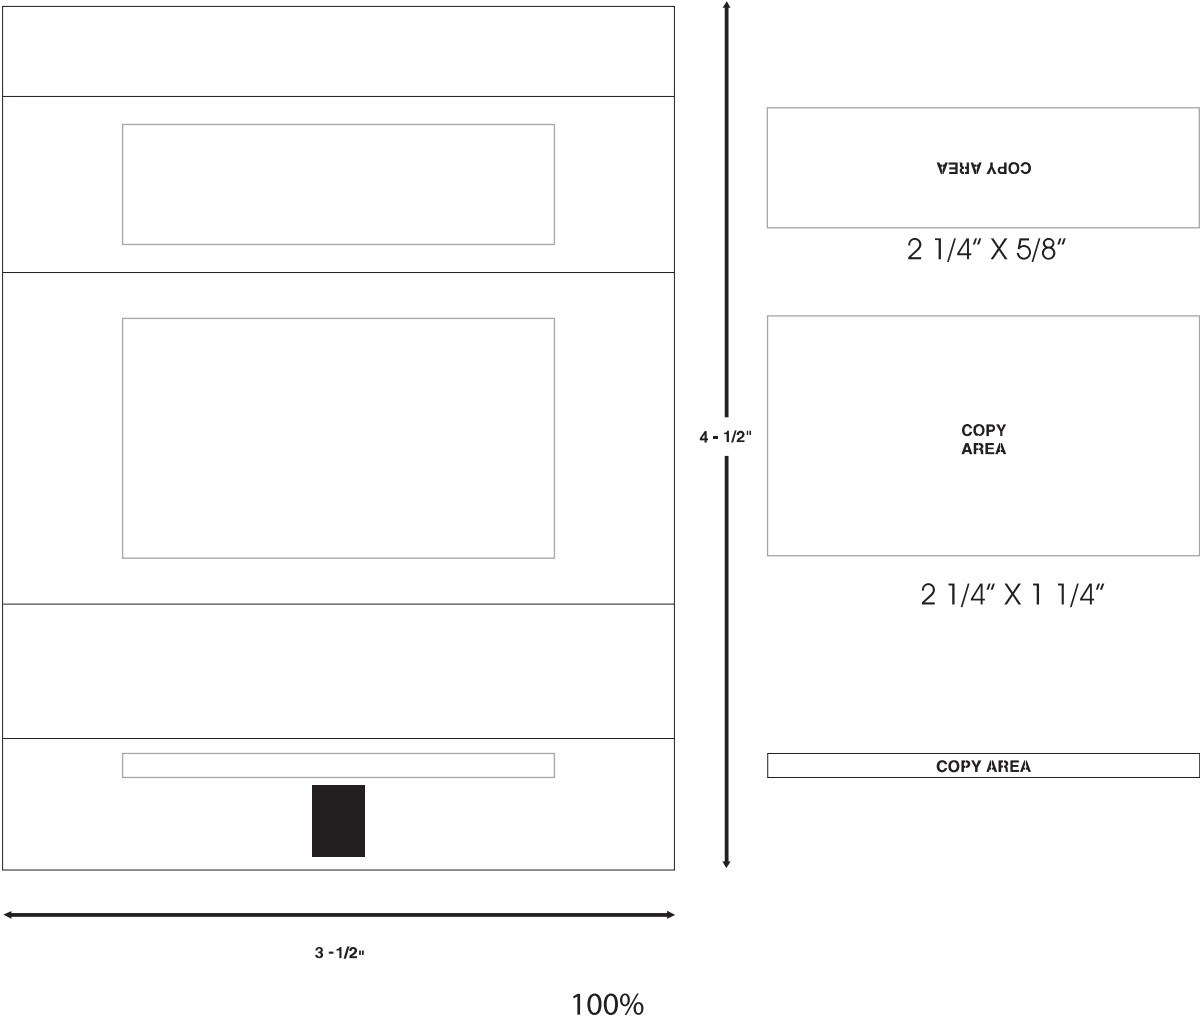

# Artwork Template

Chocolate Ovals, Signature Truffles, English Butter Toffee & Pecan Crunch

Dimensions: 3 1/2" x 1 3/4"  
Imprint Area: 2 1/4" x 1 1/4"