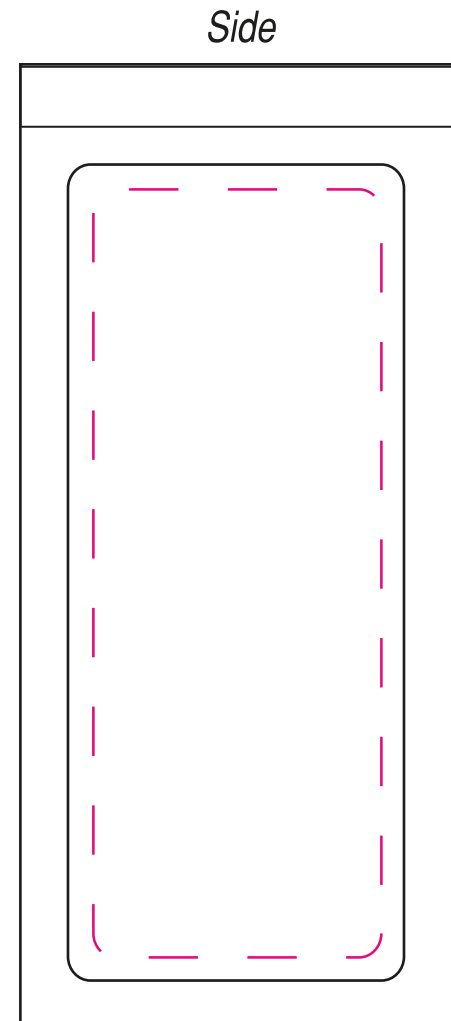

SBF3220

Acrylic Box with Candy Fills
White Label on Clear Box

Artwork @ 100%

SBF3220

Item Size: 2 1/4" x 2 1/4" x 5"H

Max Imprint Area: 1 1/2" x 1 1/2" (Indicated by Dotted Line - Does Not Print)

2nd Side: 1 7/8"W x 4 1/4"H

Imprint Method: Four Color Process