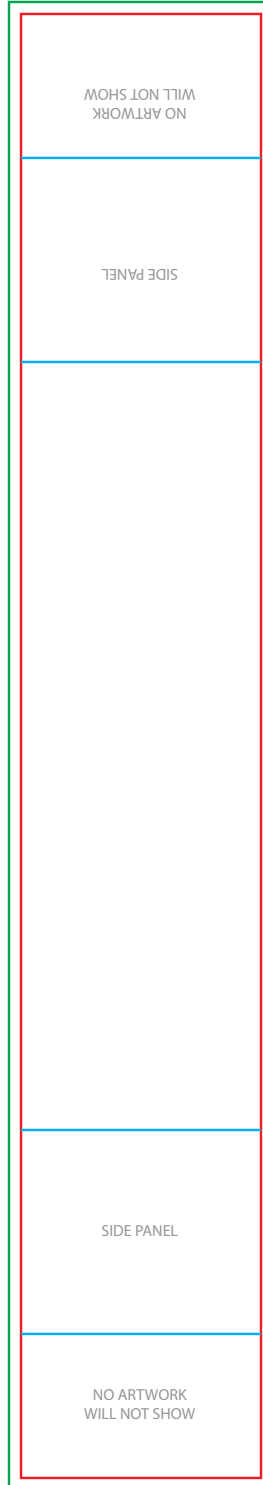

TR8/TR16-SB/GB

Small Deluxe Gift Box

Silver or Gold Band w/ Black Imprint

PRODUCT SIZE @ 50%

***METALLIC BANDS (SILVER/GOLD)
CAN ONLY BE IMPRINTED IN BLACK***

Imprint Area: 8"W x 2.5"H (Center of Band)
Imprint Method: Screenprint (Black Imprint Only)