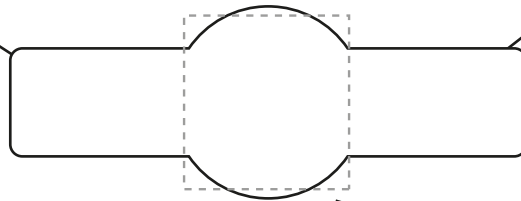

CG_250

George Cigar Label

*wraps around
flat cigar

*wraps around
flat cigar

Cigar Label Size: 5/8" w x 5 1/2" h

Label Size: 1" Round Center 2 11/16"

Max Imprint Area: Entire Label

Imprint Color(s):

Imprint Method: Flexo

Die # (If Applies): 59 (45T, 2AR Horizontal Repeat, 1/8" Gap.)

Main Imprint area

PLATING

NAME

PRINTING

NAME