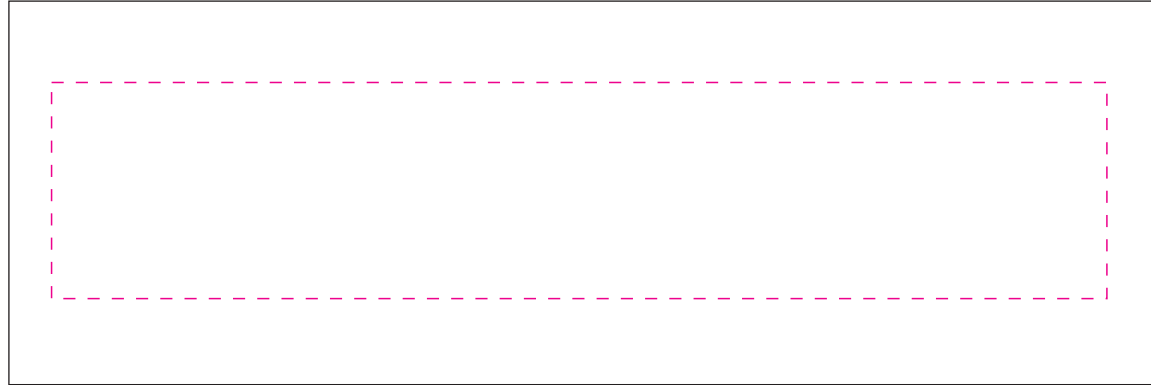

RB_150 Ribbon
ONE COLOR IMPRINT ONLY

MAXIMUM STEP AND REPEAT DISTANCE IS 3"

1 1/2" RIBBON

FOR LONGER IMPRINTS USE THE AREA BELOW