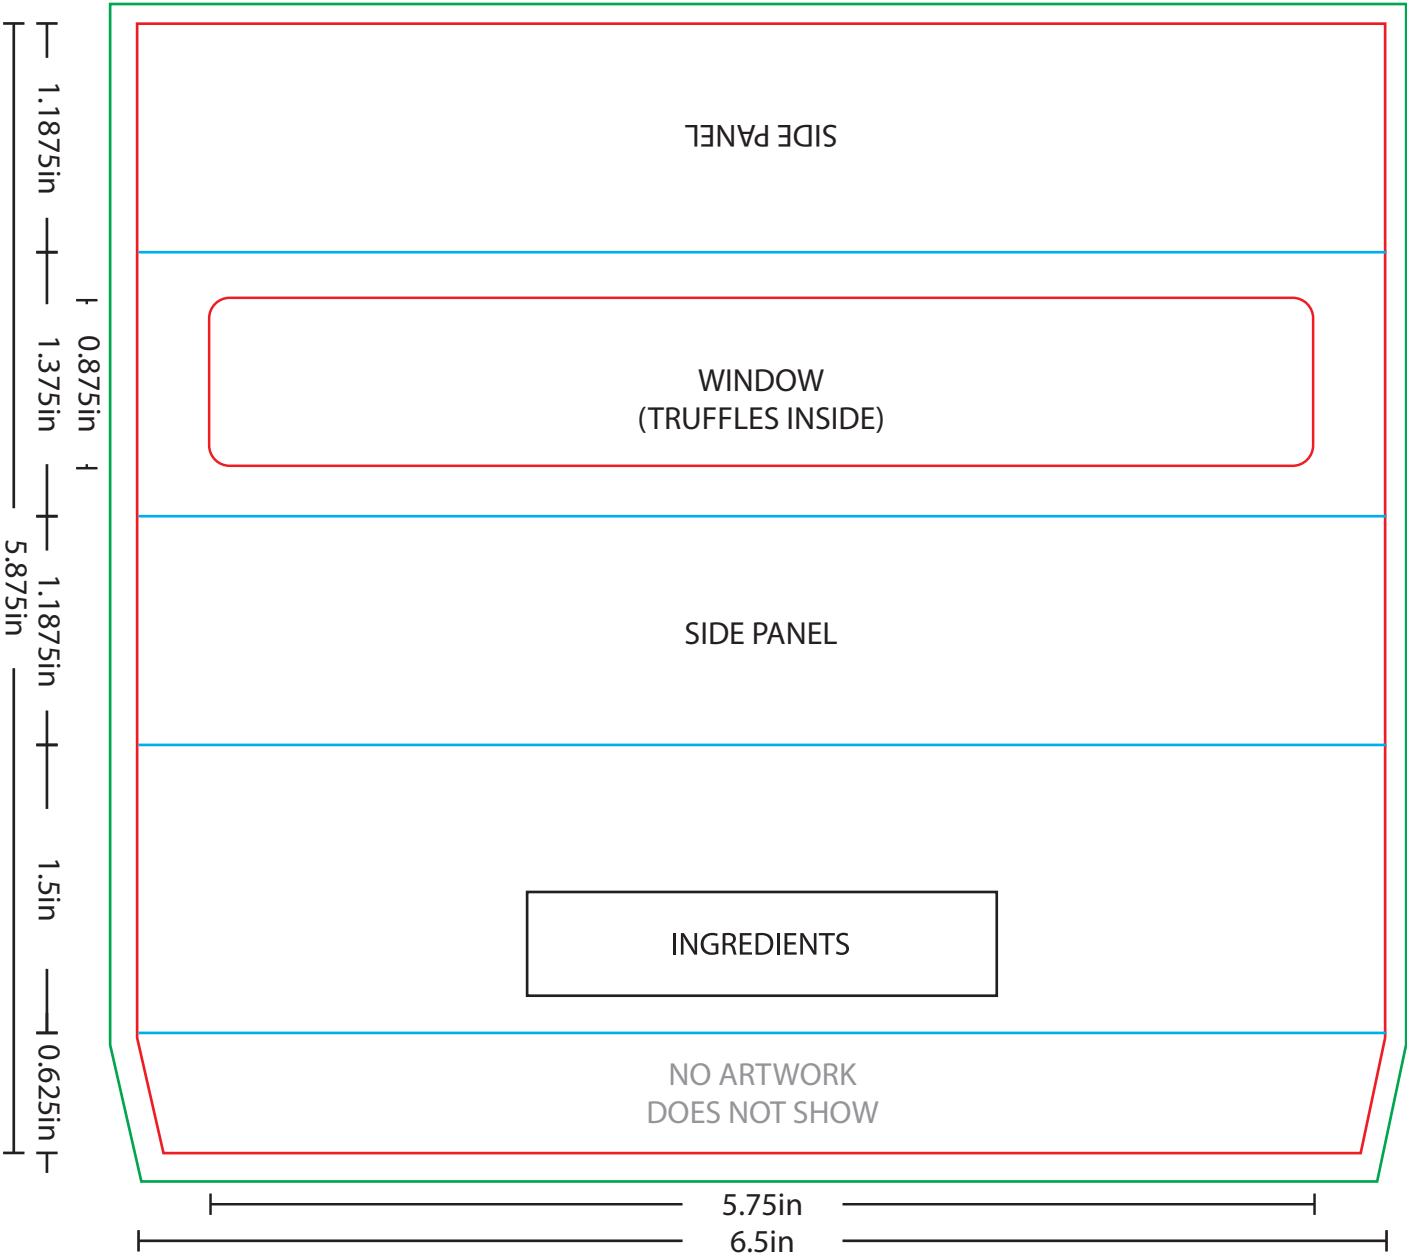

# SLIDER BOX

Red - Cuts  
Blue - Scores  
Green - Bleed (for art)