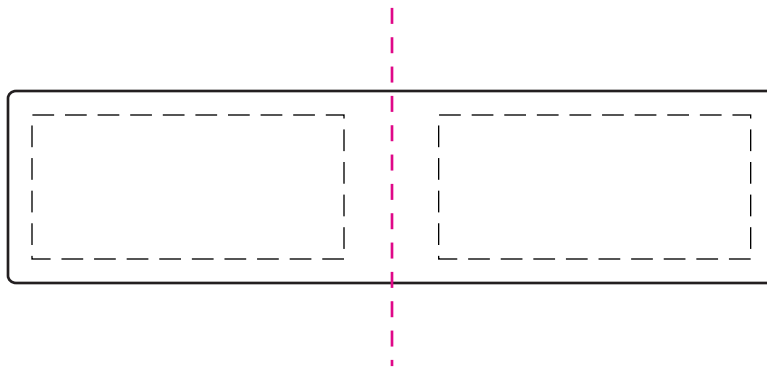

# Mesh Net Label

Imprint Area (for text): 1.625" w x 0.75" h (front and back)  
Overall Dimensions: 4" w x 1" h