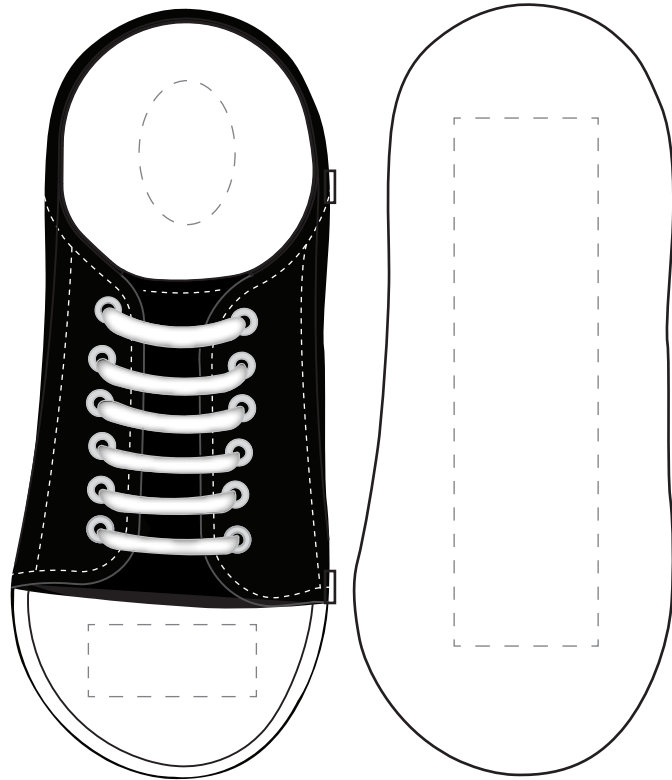

370 Sneaker Tin

PRODUCT SIZE AT 100%

This is the actual size of your
logo on this product

Printing Options

- Pad Printing up to 2 Colors (Only)
Colors cannot be touching

Imprint Areas: Toe: 7/8" x 3/8" / Sole: 2 3/4" x 3/4" / Opening: 1/2" x 3/4"
Imprint Method: Pad Imprint