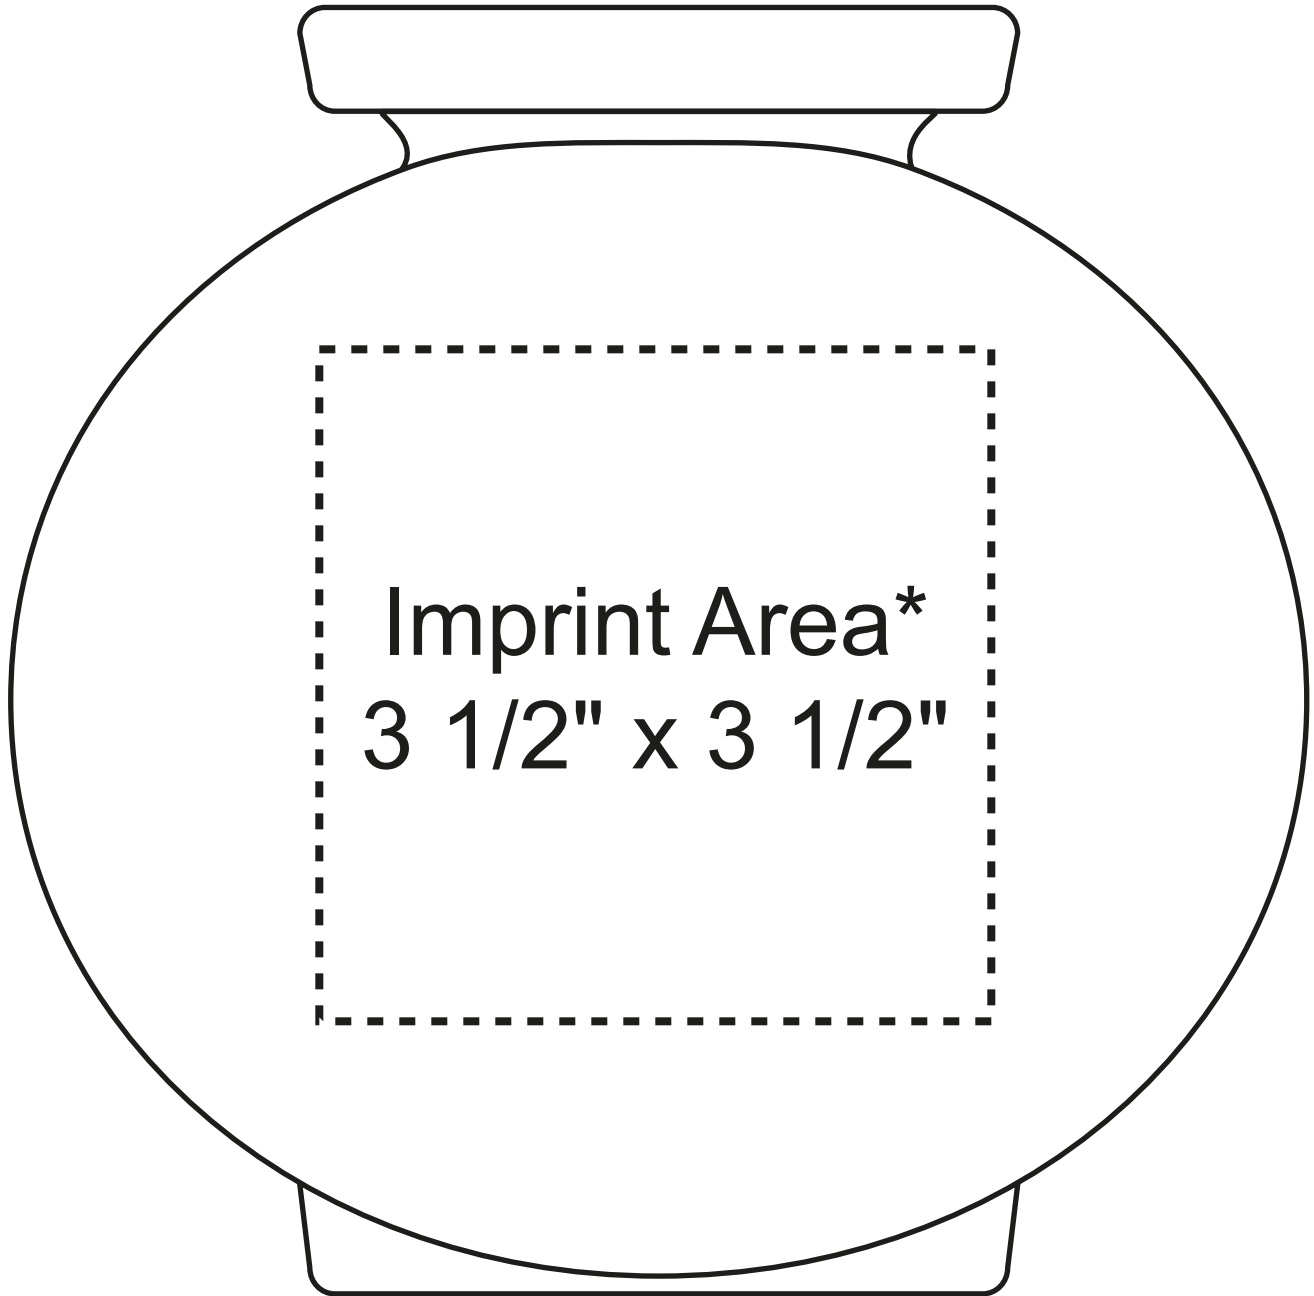

# PK-941 - 1/2 Gallon Fishbowl

\*Alternative Imprint Area