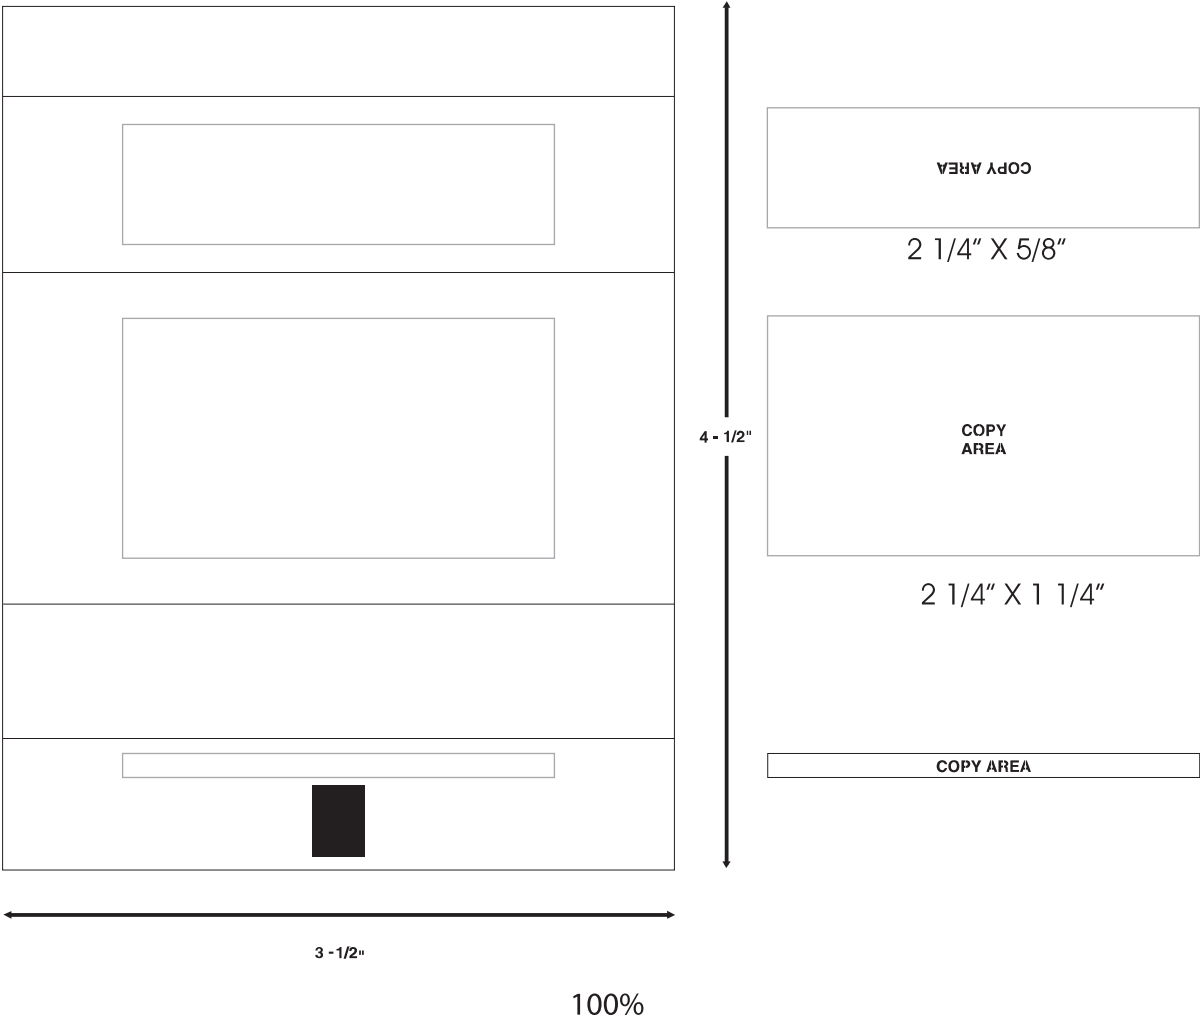

Artwork Template

Chocolate Ovals, Signature Truffles, English Butter Toffee & Pecan Crunch

Dimensions: 3 1/2" x 1 3/4"
Imprint Area: 2 1/4" x 1 1/4"