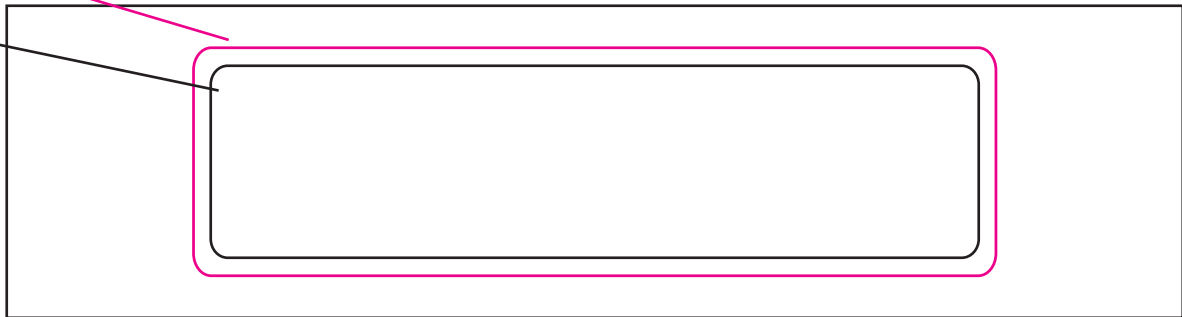

TRB700-702

4 Way Acetate Box

Bleed Line

Cut Line

Artwork @ 100%

Item# TRB700-702

Item Size: 6 1/8" L x 1 5/8" W x 1 5/8" H

Max Imprint Area: 4" W x 1" H (Indicated by Dotted Line - Does Not Print)

Imprint Method: 4 color Process Label