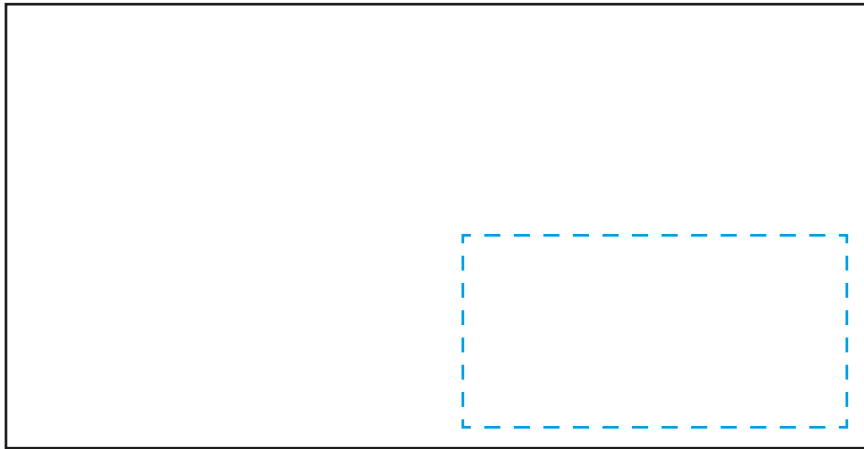

# Small Natural Kraft Box

Imprint area: 2" x 1"

Box Size: 4.5" x 2.3125" x 1.75"