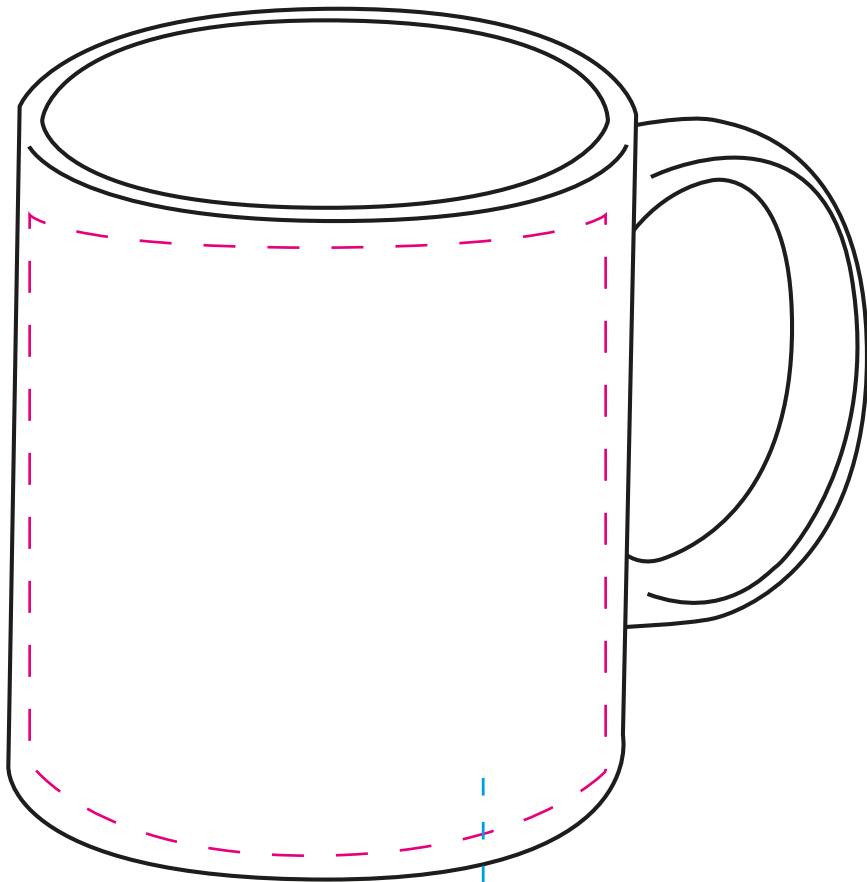

DRK 300 Mug

Right Hand Mug

FULL WRAP
STARTS HERE

Artwork @ 100%

Item Size: 4 3/4 x 3 3/4 x 3 1/4 (Includes Handle)

Imprint Color(s):

Imprint Method: **Silkscreen**

Die # (If Applies): N/A

FULL WRAP IMPRINT AREA
(INDICATED BY BLUE DASHED LINE)

Will Print Opposite of Handle
Can Not Center Logos On Both Sides

**SINGLE SIDE
IMPRINT AREA**

(INDICATED BY MAGENTA DASHED LINE)