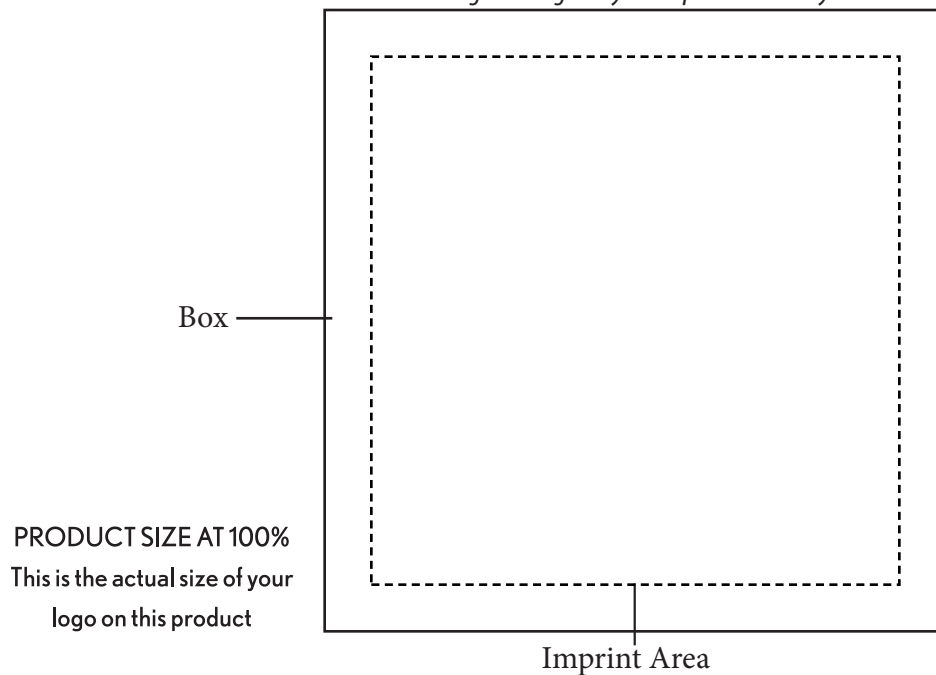

# 4SCB

4pc Sea Salt Caramel Box

Box Color w/ Color Imprint

**PREVIEW**  
(FOR APPROXIMATE SIZE & POSITIONING ONLY)  
*Digital image may not reproduce exactly*

Imprint Area: 2.75" W x 2.75" H  
Imprint Method: Silkscreen (one color imprint)