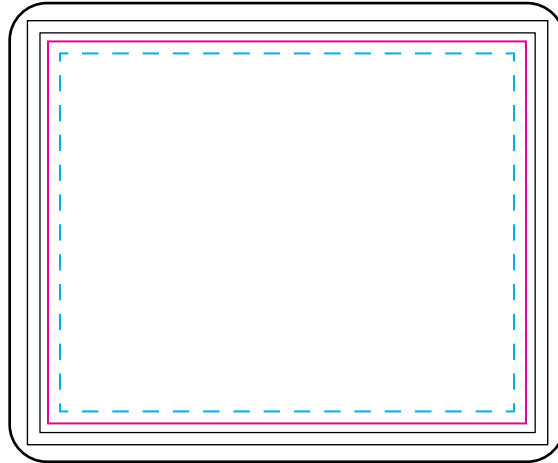

COOKIE-DIG

Full Color Rectangle Cookie

Milk or Dark Chocolate

Text Limits

Imprint Limit

PRODUCT SIZE AT 100%

This is the actual size of your
logo on this product

Cookie Size: 3 1/4" x 2 3/4"

Imprint Area: 2 1/2" x 2"

Imprint Method: Digital