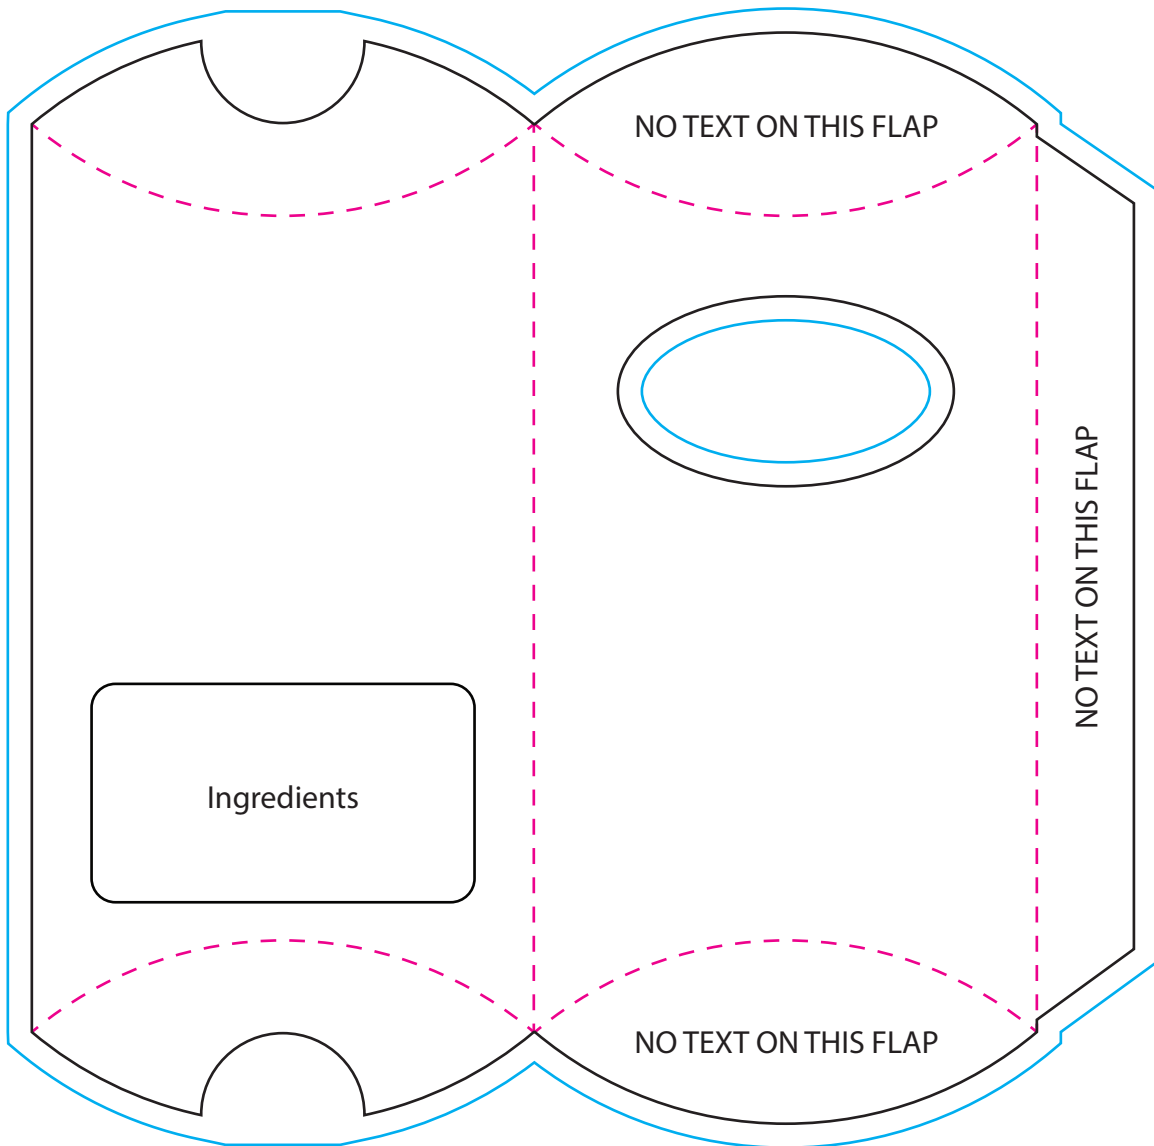

# PBX Pillow Box

Full Color Box  
Fill:

Imprint Area: 5.74"W x 5.68"H  
Imprint Method: Digital (Full Color Imprint)