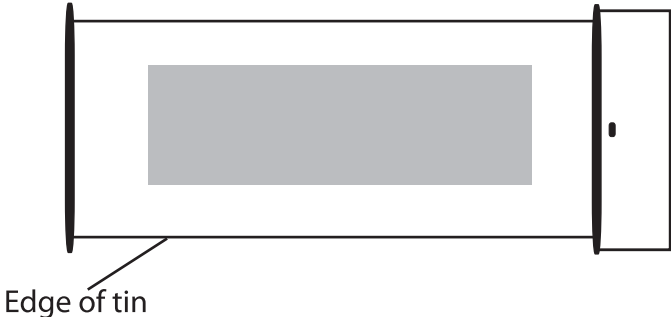

Artwork Template

303 Slimline

100%

* Grey indicates maximum imprint area.

Dimensions: 1 1/4" x 3 1/8" x 7/8"
Imprint Area (Front): 2" x 3/4"
Imprint Area (Lid): 7/8" x 3/8"