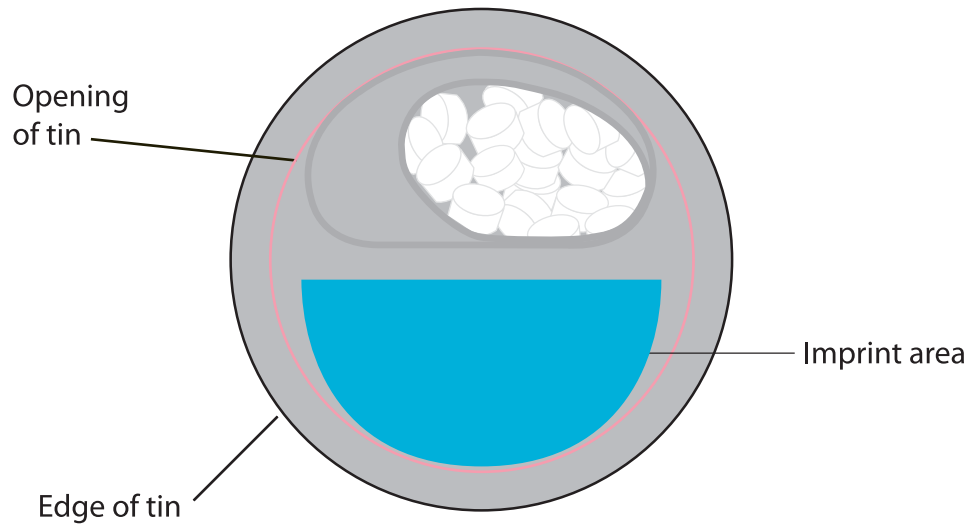

Artwork Template

380 Cyclone Tin

100%

* Blue indicates maximum imprint area (pad printed).

** Grey indicates maximum imprint area (full color).

Dimensions: 2 5/8 dia." x 7/8 "

Imprint Area (Pad Printed - 1-Color): 1 1/2" x 5/8"

Imprint Area (Full Color): 2 5/8" dia.