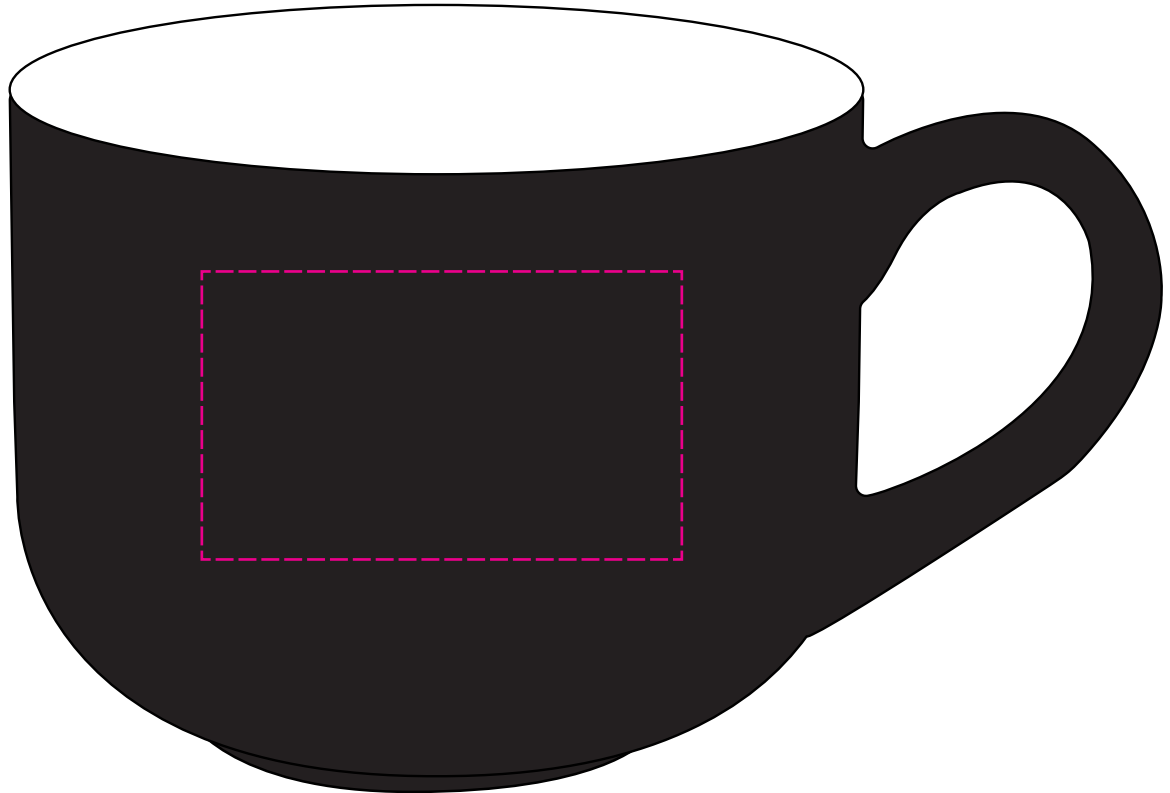

DRK480

Ceramic Mug 14oz

Artwork @ 100%

Item Size: 6" W x 3 1/4" H x 4 1/4" D

Max Imprint Area: 2 1/2" W x 1 1/2" H (Indicated by Dotted Line - Does Not Print)

Imprint Method: PAD PRINT