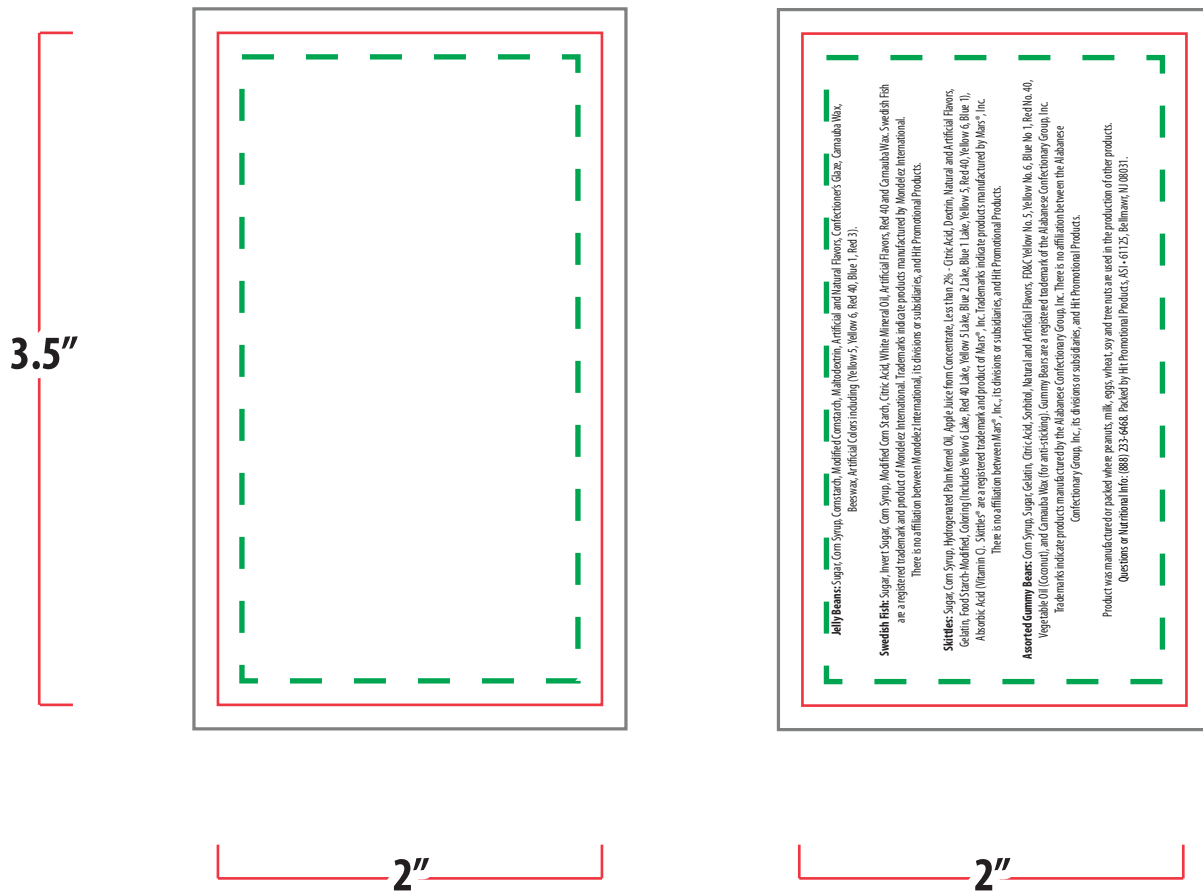

#SSP-A

- - - Live Imprint Area
- Bleed Line
- - - Cut Line

PMS COLORS: We print all artwork in process color (CMYK). All PMS colors will be converted and matched to their process color equivalents. To ensure your artwork prints as you expect, we request PMS values for all colors. If PMS values are not supplied we will print the artwork as it was sent in. We are not able to match PMS colors that are in gradients.

Note Card

FRONT

BACK

Dashed Line For Imprint Area Only, Will Not Print.

Order #	Item #	Imprint Colors:
XXXXXXXX	SSP-A	XXX