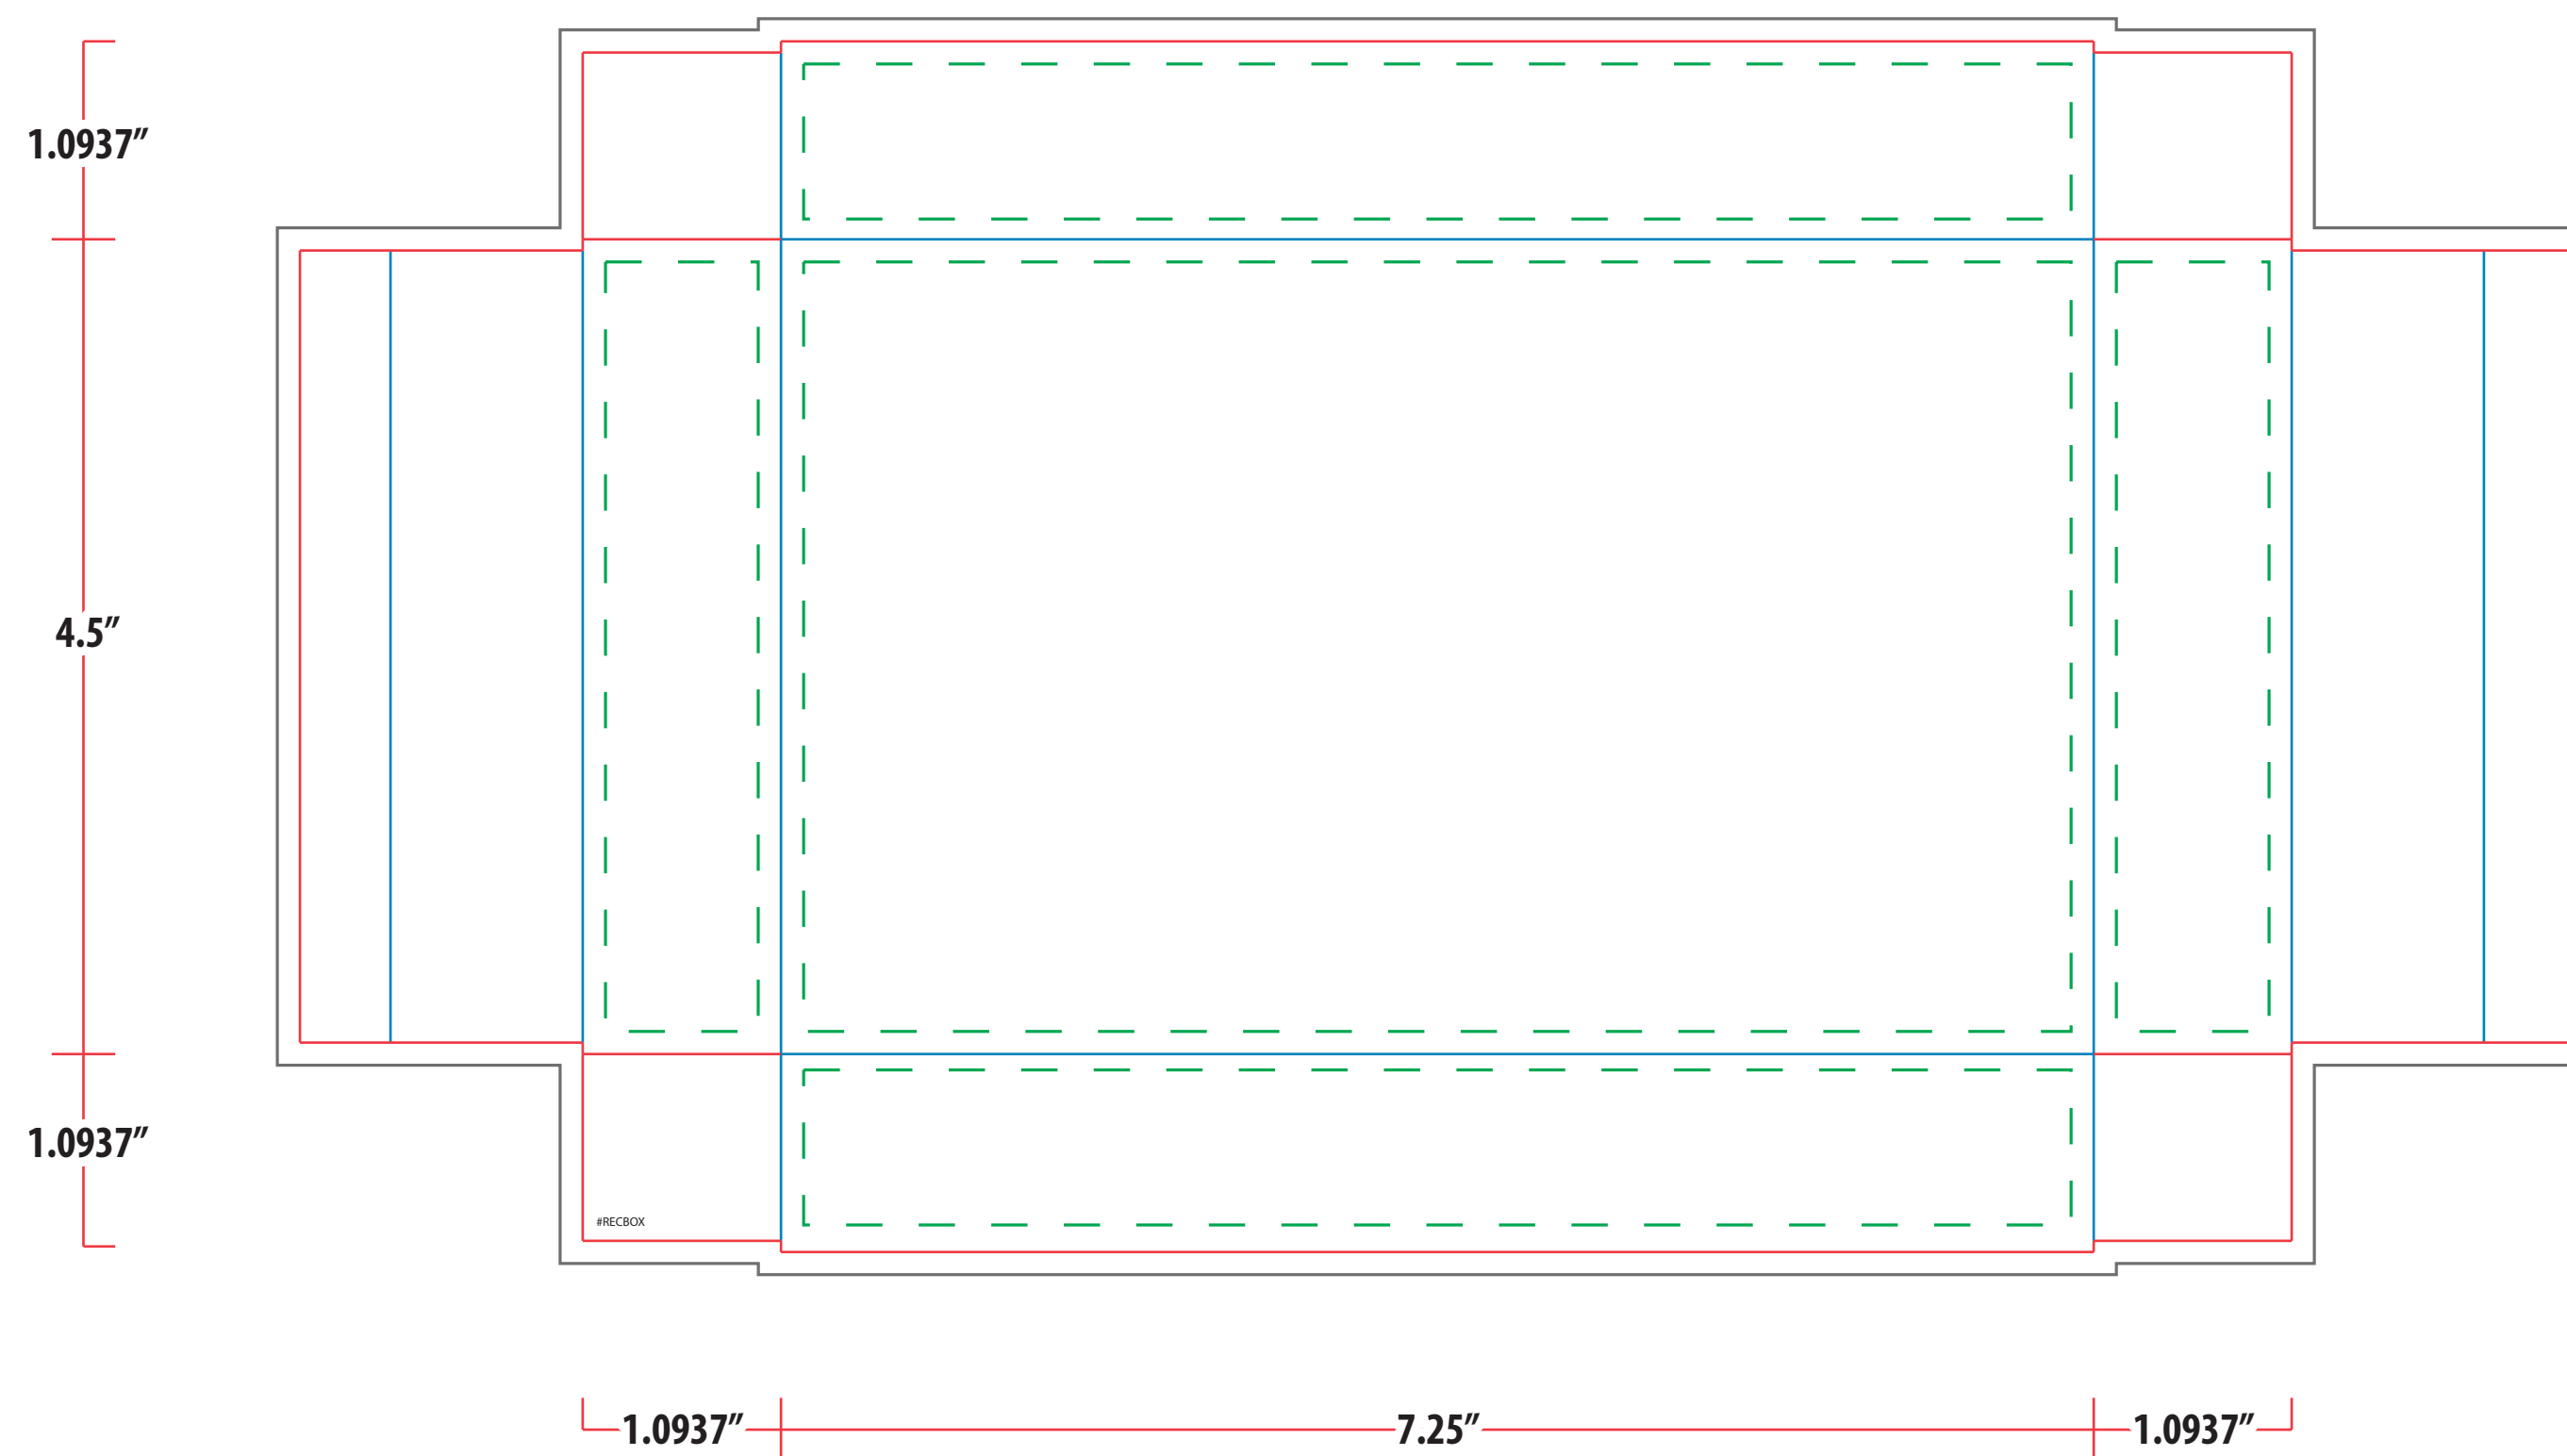

PMS COLORS: We print all artwork in process color (CMYK). All PMS colors will be converted and matched to their process color equivalents. To ensure your artwork prints as you expect, we request PMS values for all colors. If PMS values are not supplied we will print the artwork as it was sent in. We are not able to match PMS colors that are in gradients.

BOX LAYOUT POSITIONS - For Visual Reference Only

Design artwork on template below

Dashed Line For Imprint Area Only, Will Not Print.

Order #	Item #	Imprint Colors:
XXXXXXX	RECBOX	XXX