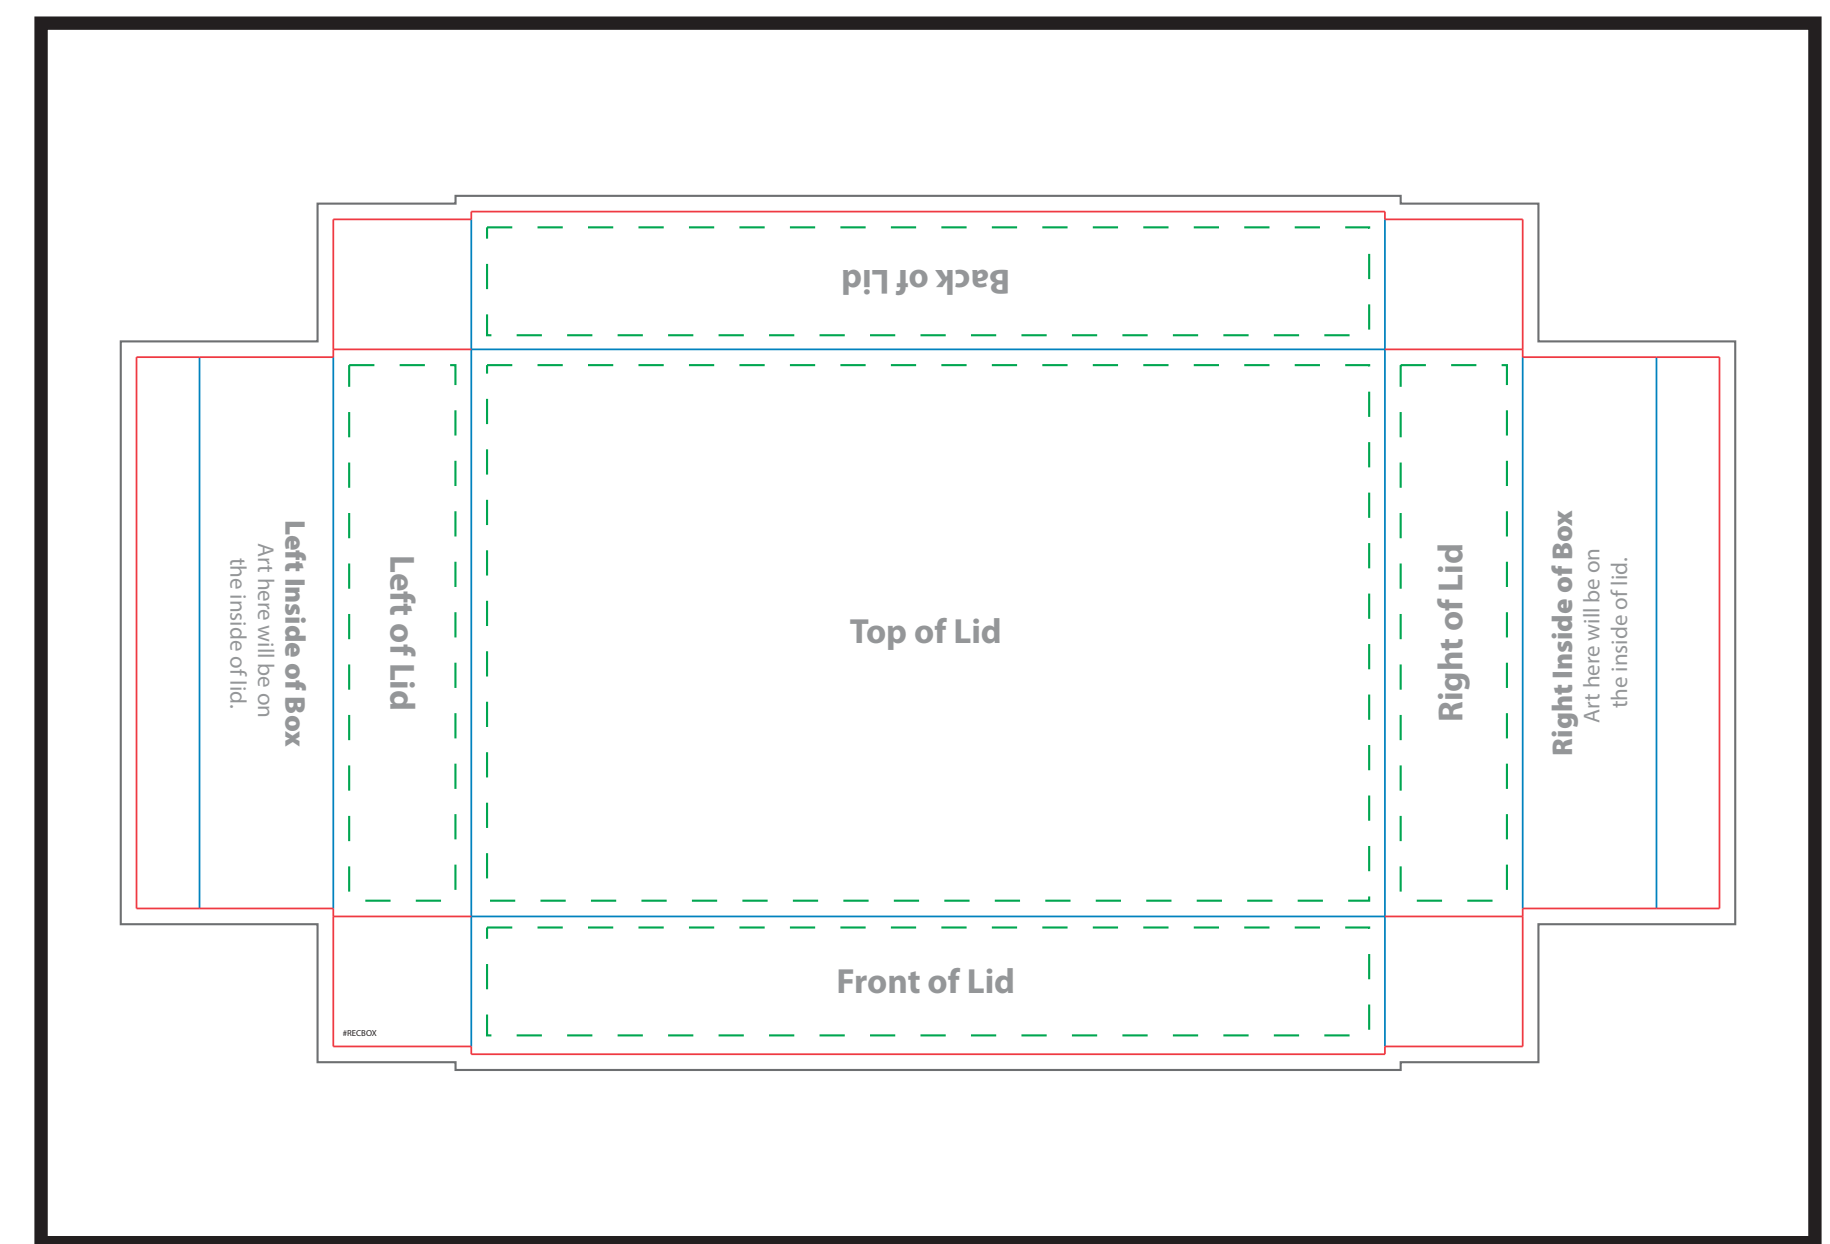

PMS COLORS: We print all artwork in process color (CMYK). All PMS colors will be converted and matched to their process color equivalents. To ensure your artwork prints as you expect, we request PMS values for all colors. If PMS values are not supplied we will print the artwork as it was sent in. We are not able to match PMS colors that are in gradients.

BOX LAYOUT POSITIONS - For Visual Reference Only

Design artwork on template below

Dashed Line For Imprint Area Only, Will Not Print.

Order #	Item #	Imprint Colors:
XXXXXXX	RECBOX	XXX