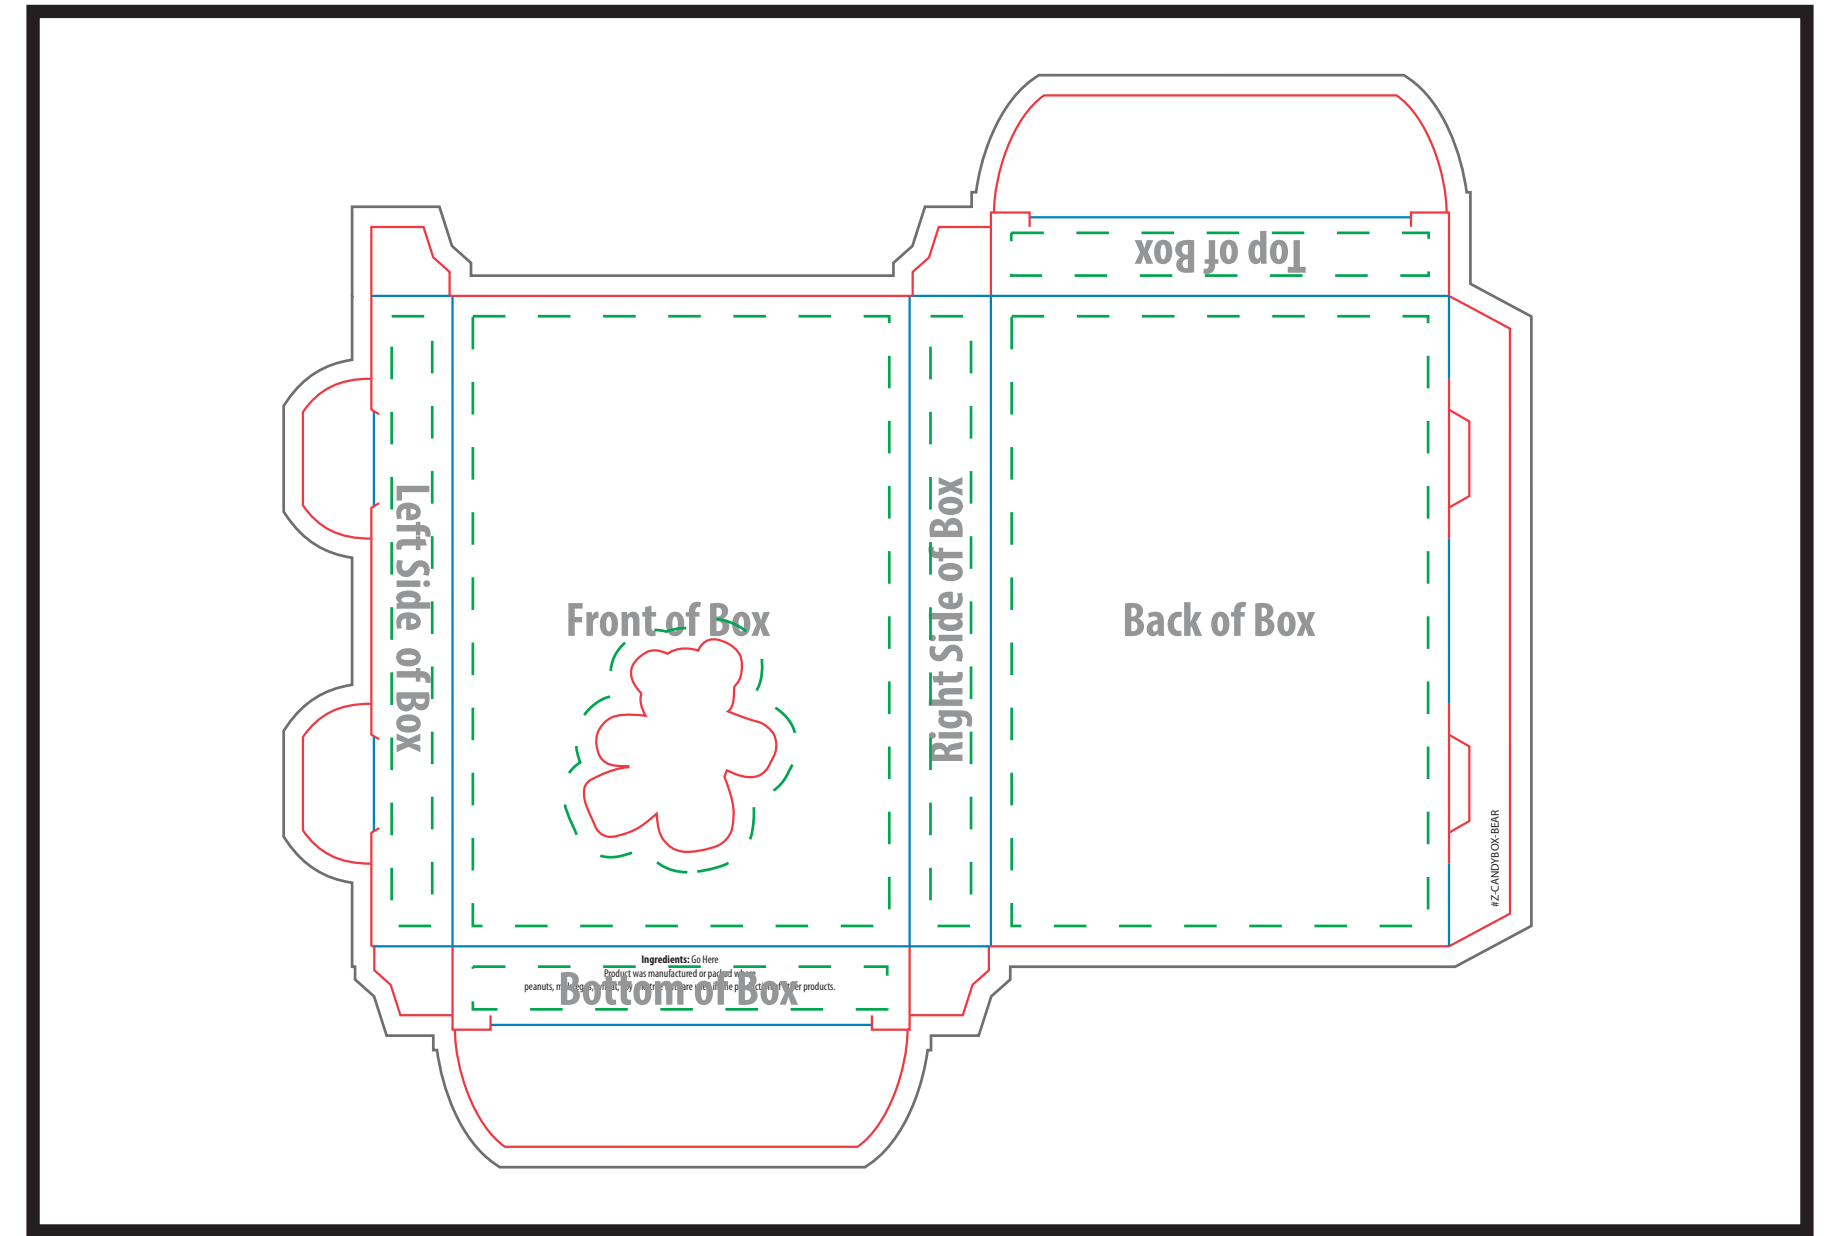

# #Z-CANDYBOX-BEAR

--- Safe Area      --- Cut Line      --- Perforation  
--- Artwork Bleed      --- Fold/Crease Line

**PMS COLORS:** We print all artwork in process color (CMYK). All PMS colors will be converted and matched to their process color equivalents. To ensure your artwork prints as you expect, we request PMS values for all colors. If PMS values are not supplied we will print the artwork as it was sent in. We are not able to match PMS colors that are in gradients.

## BOX LAYOUT POSITIONS - For Visual Reference Only

*Design artwork on template below*

**Dashed Line For Imprint Area Only, Will Not Print.**

Order #	Item #	Imprint Colors:
XXXXXXX	Z-Candybox-Bear	XXX