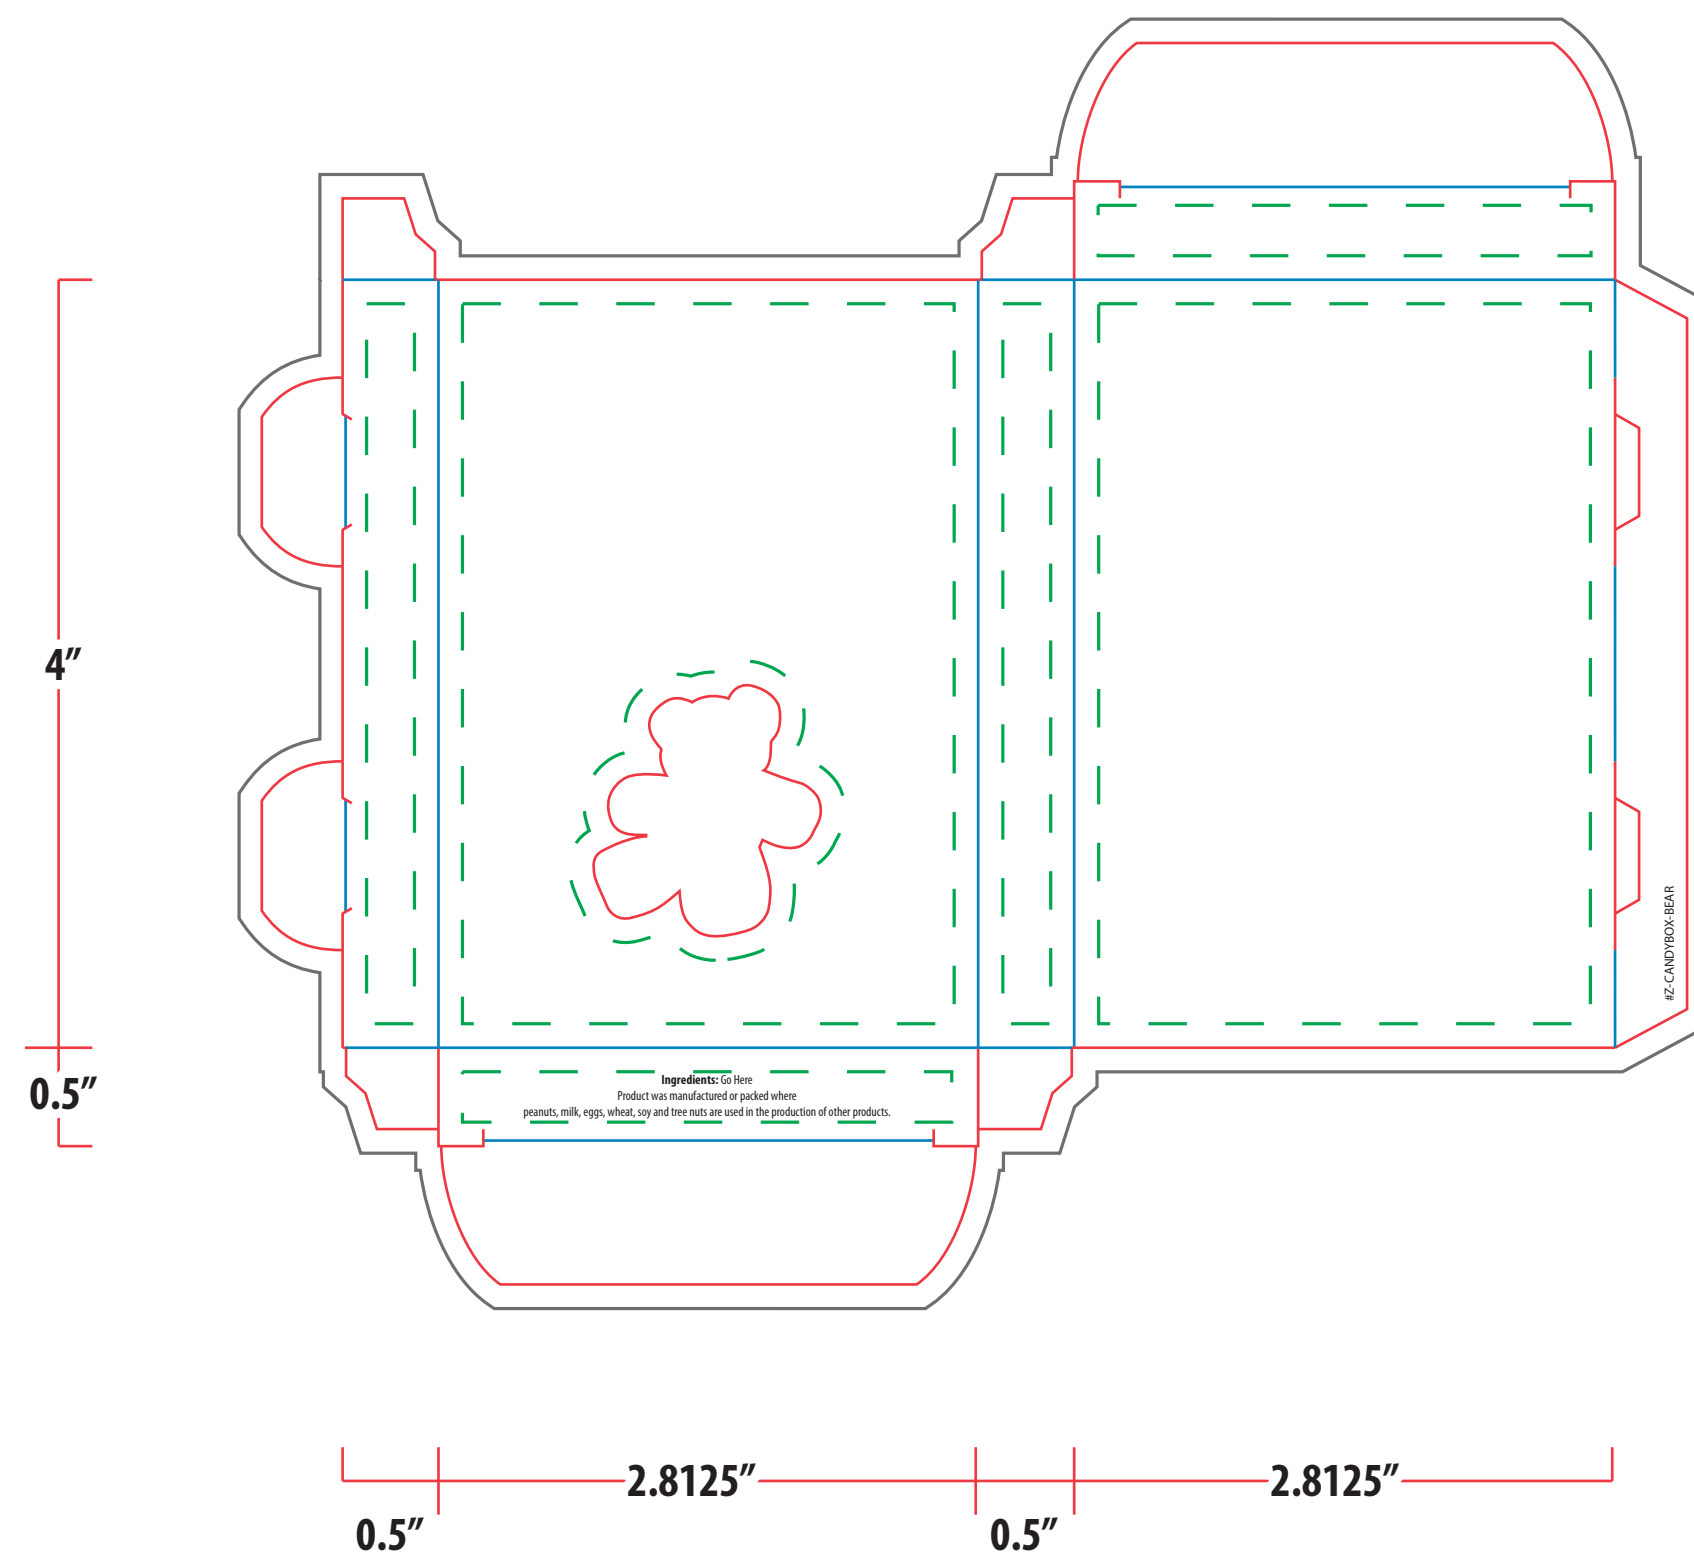

# #Z-CANDYBOX-BEAR

--- Safe Area      --- Cut Line      --- Perforation  
--- Artwork Bleed      --- Fold/Crease Line

**PMS COLORS:** We print all artwork in process color (CMYK). All PMS colors will be converted and matched to their process color equivalents. To ensure your artwork prints as you expect, we request PMS values for all colors. If PMS values are not supplied we will print the artwork as it was sent in. We are not able to match PMS colors that are in gradients.

## BOX LAYOUT POSITIONS - For Visual Reference Only

*Design artwork on template below*

**Dashed Line For Imprint Area Only, Will Not Print.**

Order #	Item #	Imprint Colors:
XXXXXXX	Z-Candybox-Bear	XXX