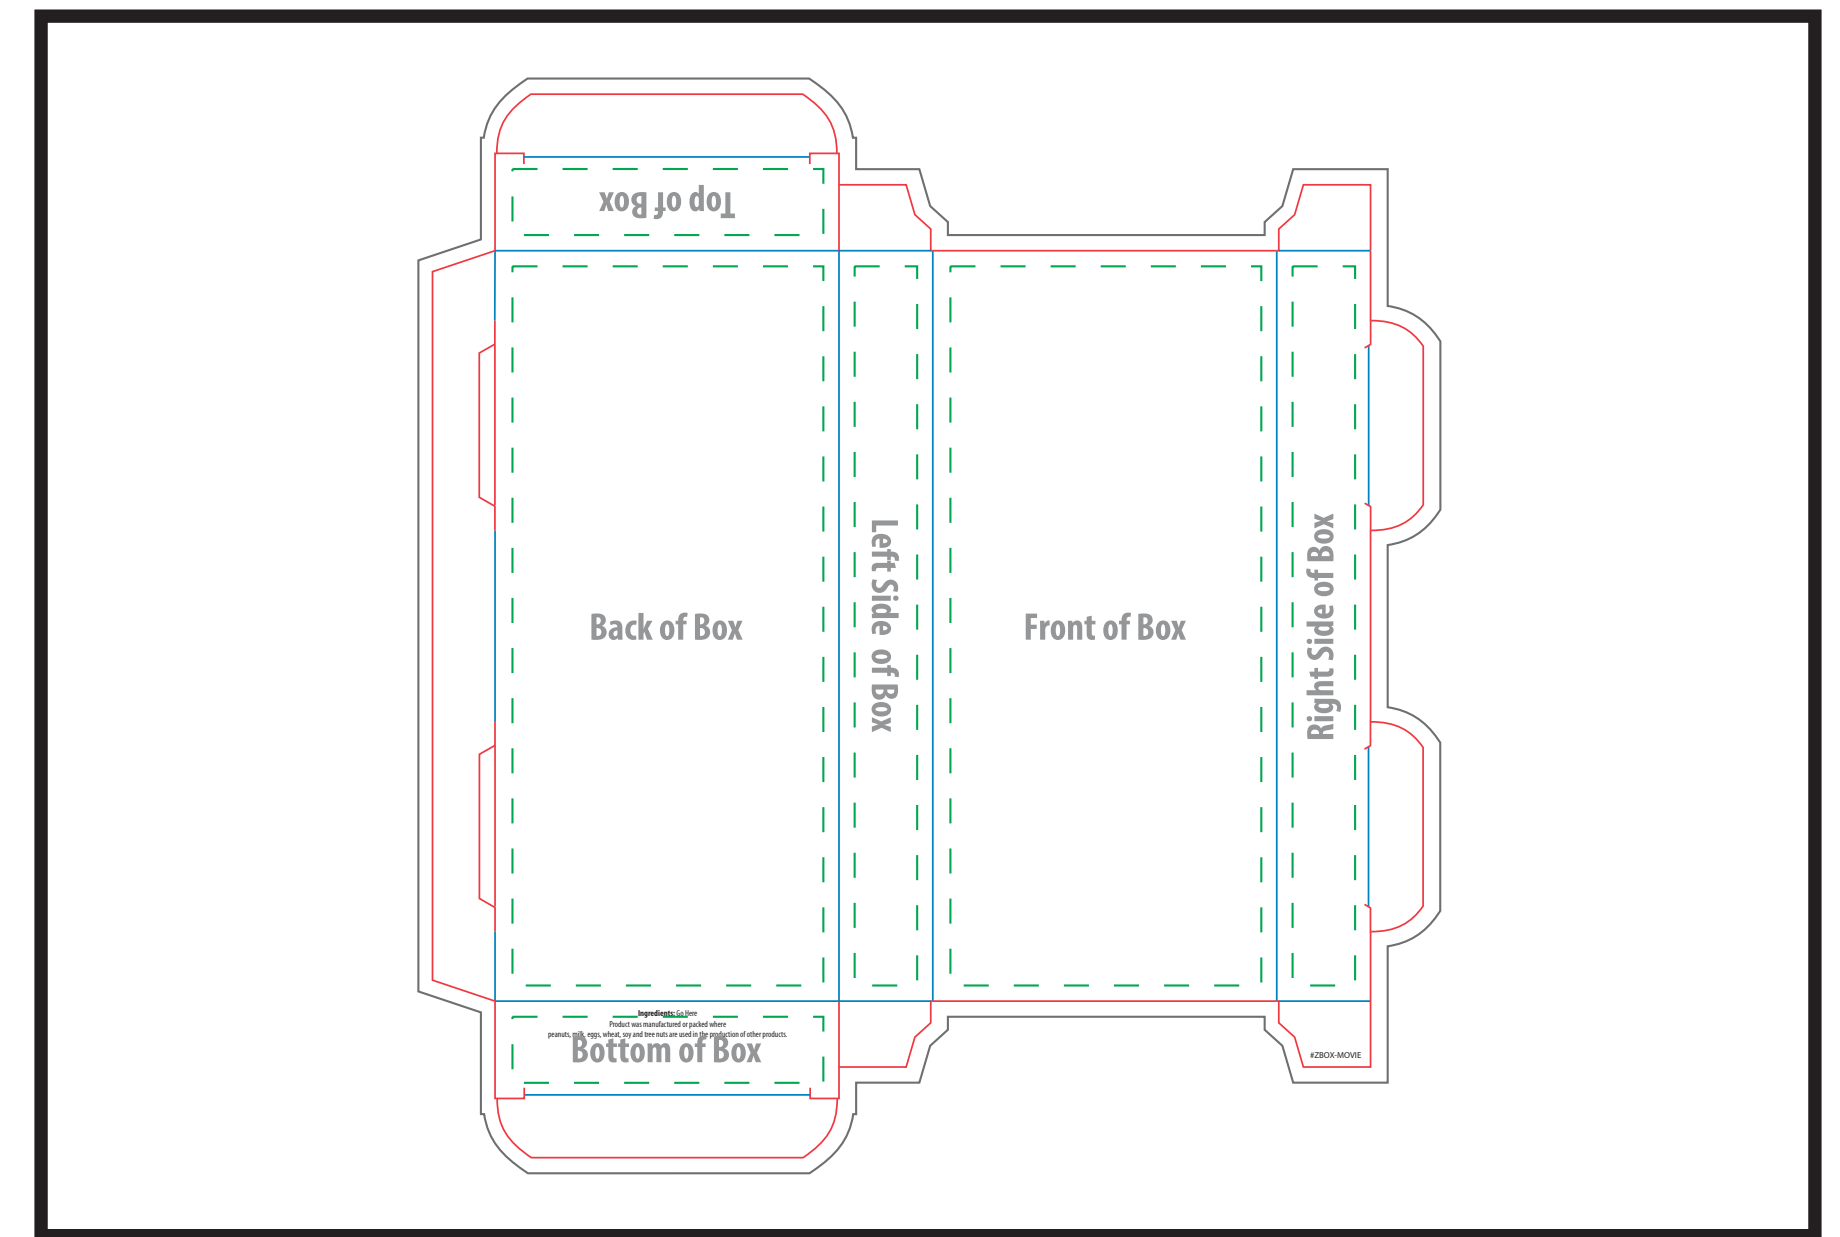

BOX LAYOUT POSITIONS - For Visual Reference Only

Design artwork on template below

Dashed Line For Imprint Area Only, Will Not Print.

Order #	Item #	Imprint Colors:
XXXXXXX	ZBOX-MOVIE	XXX