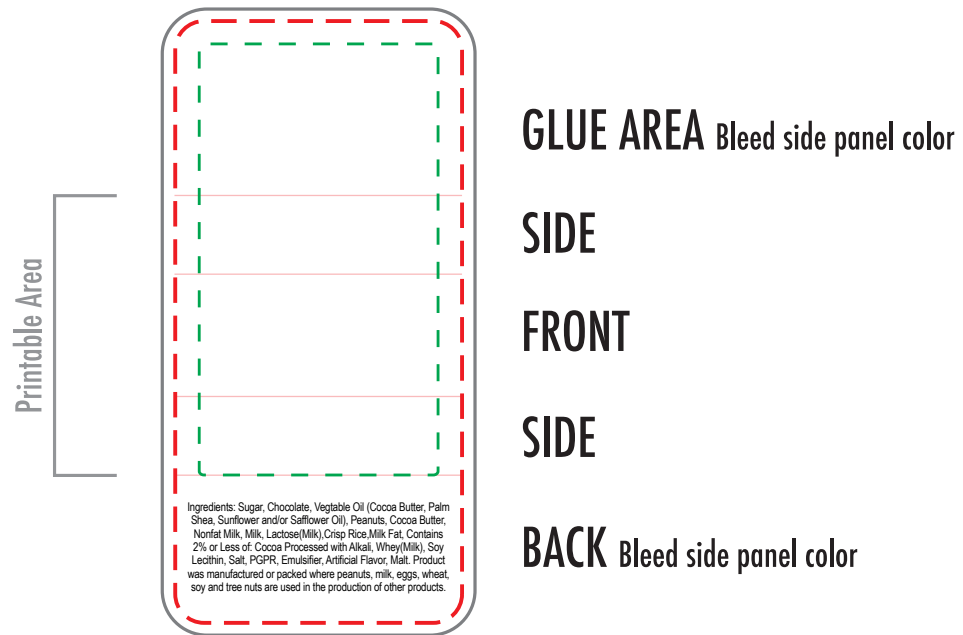

#HERSHEYMINI01

- - - Live Imprint Area
- Bleed Line
- - - Cut Line

PMS COLORS: We print all artwork in process color (CMYK). All PMS colors will be converted and matched to their process color equivalents. To ensure your artwork prints as you expect, we request PMS values for all colors. If PMS values are not supplied we will print the artwork as it was sent in. We are not able to match PMS colors that are in gradients.

Dashed Line For Imprint Area Only, Will Not Print.

Order #	Item #	Imprint Colors:
XXXXXXXX	Hershey Mini 1	XXX