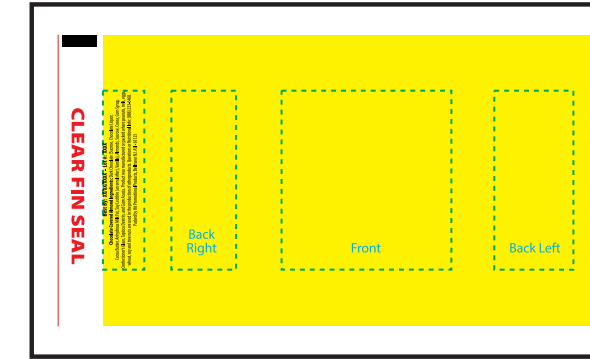

PRESS FILE

PROOF

The yellow artwork bleed area is the full bleed background printing area. The blue dotted line is the safe area that all important text and logos need to be inside or they will be hard to read.

The Purple color represents the clear window that will show the fill.

PMS COLORS: We print all artwork in process color (CMYK). All PMS colors will be converted and matched to their process color equivalents. To ensure your artwork prints as you expect, we request PMS values for all colors. If PMS values are not supplied we will print the artwork as it was sent in. We are not able to match PMS colors that are in gradients.

ZAGASNACK LAYOUT POSITIONS - For Visual Reference Only

UNFOLDED BAG

Use the Purple color to represent the clear window that will show the fill

PMS COLORS

--- Safe Area
Artwork Bleed

Chocolate Almonds

FOLDED BAG COMPOSITE

PLEASE BE ADVISED

During the printing and manufacturing process your artwork may shift up to .125" in any direction.

Because of slight shifting in the production of the bags, it is best to have the artwork/color of the TOP SEAL match the BOTTOM SEAL. This will ensure that if shifting occurs the bags will still look seamless and not have a thin strip of misplaced artwork/color.