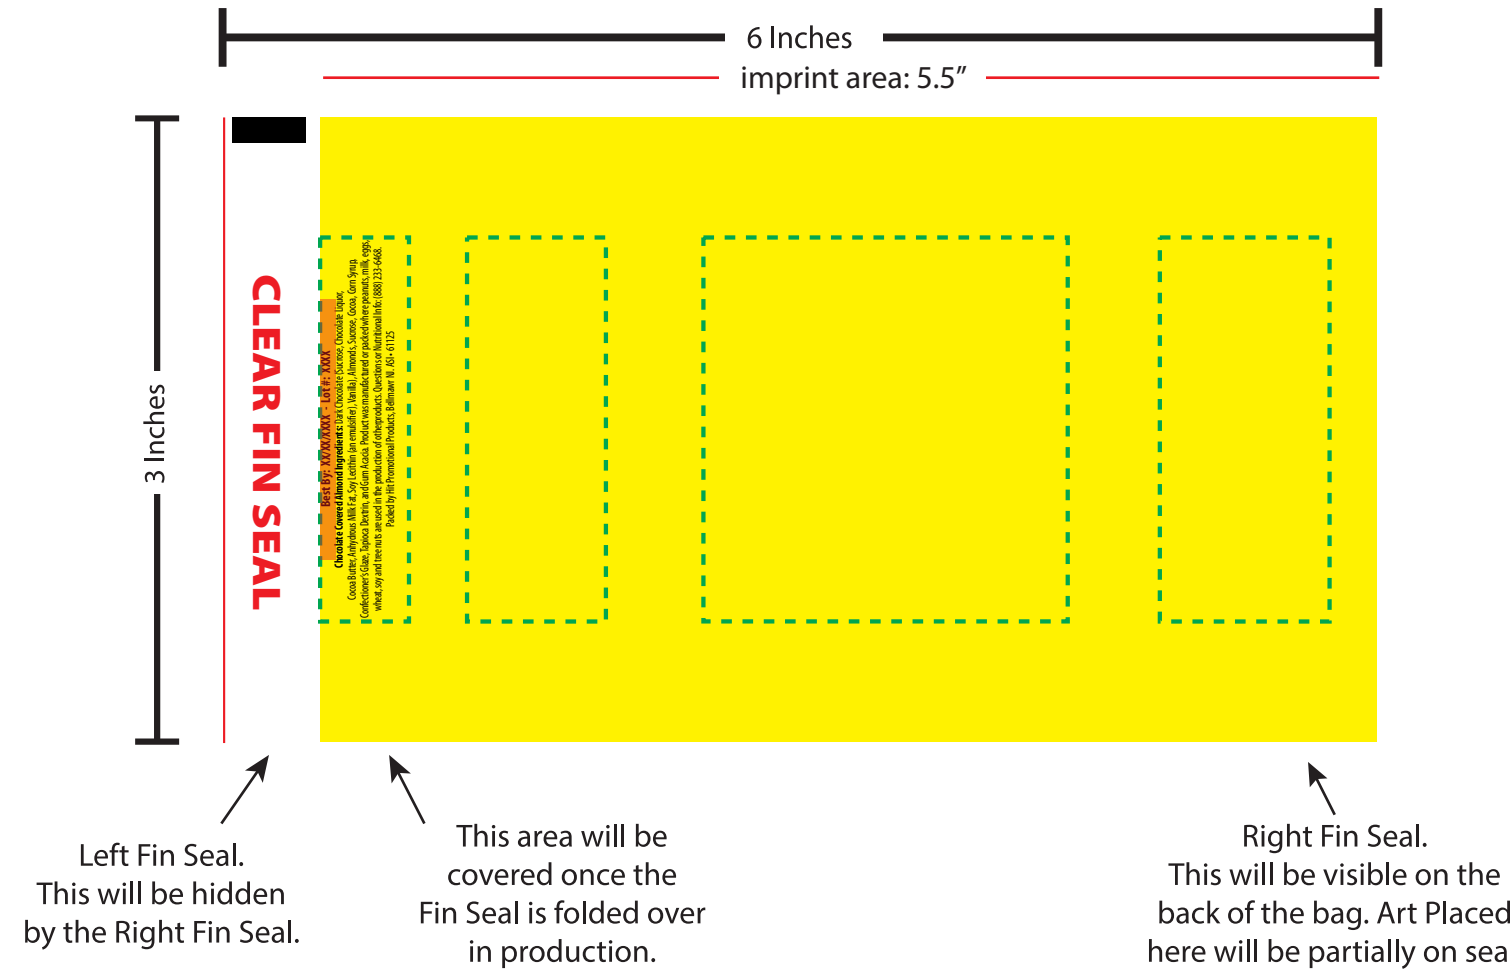

PRESS FILE

PROOF

The yellow artwork bleed area is the full bleed background printing area. The blue dotted line is the safe area that all important text and logos need to be inside or they will be hard to read.

ZAGASNACK LAYOUT POSITIONS - For Visual Reference Only

UNFOLDED BAG

Use the Purple color to represent the clear window that will show the fill

PMS COLORS

--- Safe Area
Artwork Bleed

Chocolate Almonds

FOLDED BAG COMPOSITE

PLEASE BE ADVISED

During the printing and manufacturing process your artwork may shift up to .125" in any direction.

Because of slight shifting in the production of the bags, it is best to have the artwork/color of the TOP SEAL match the BOTTOM SEAL. This will ensure that if shifting occurs the bags will still look seamless and not have a thin strip of misplaced artwork/color.

Dashed Line For Imprint Area Only, Will Not Print.

Order #	Item #	Imprint Colors:
XXXXXXX	ZSH-ChocAlmonds	XXX