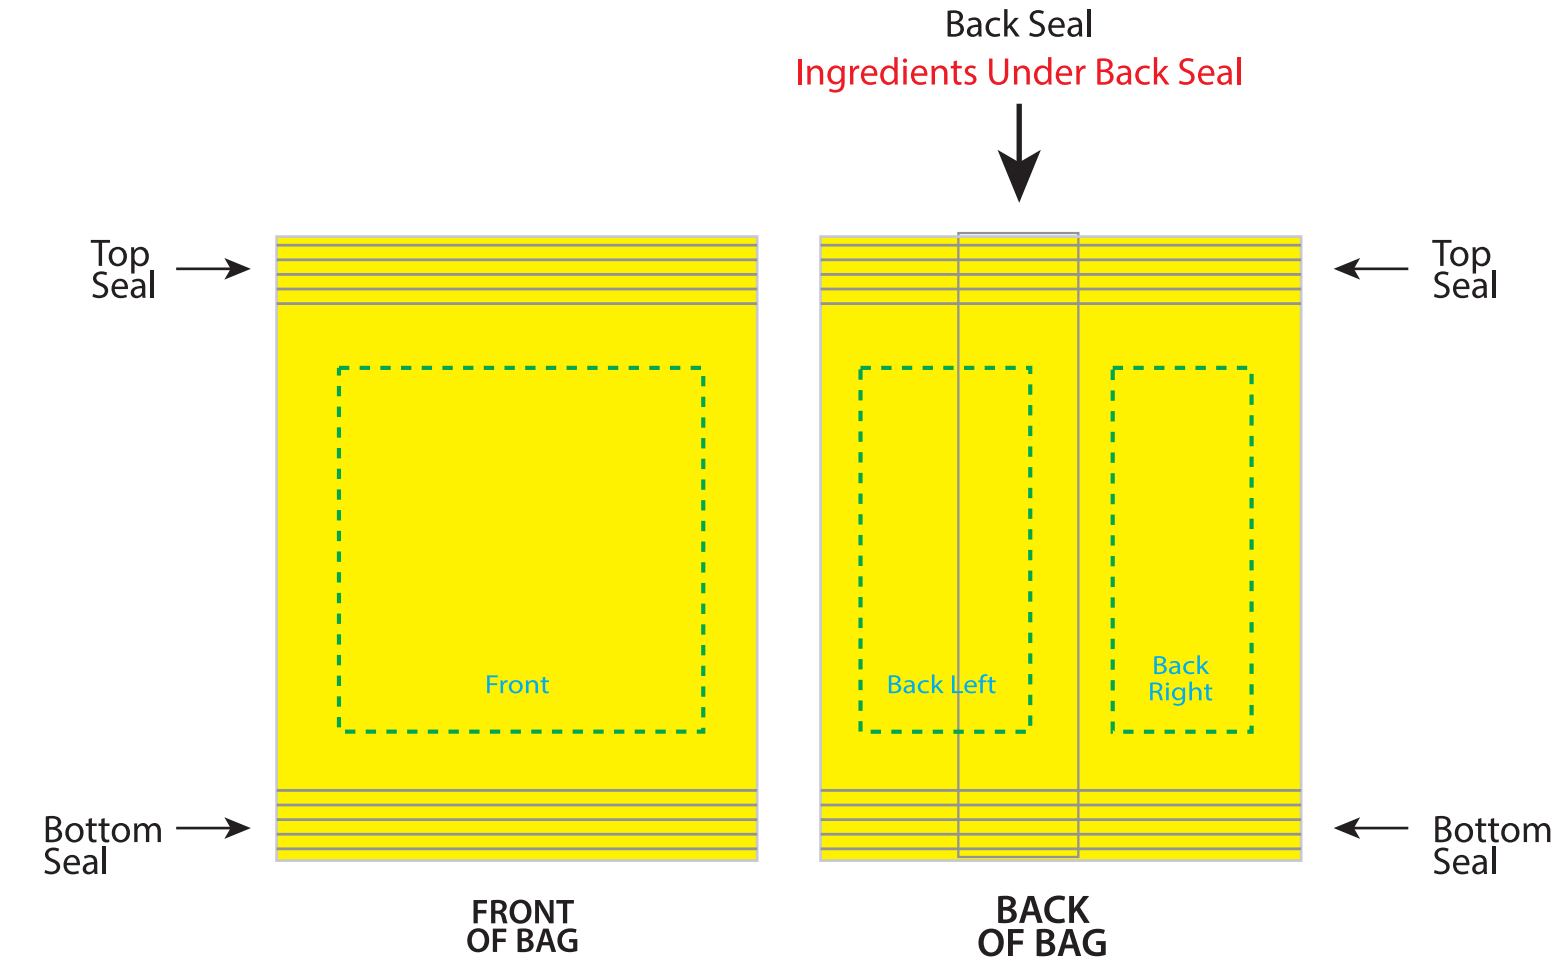

PRESS FILE

PROOF

The yellow artwork bleed area is the full bleed background printing area. The blue dotted line is the safe area that all important text and logos need to be inside or they will be hard to read.

ZAGASNACK LAYOUT POSITIONS - For Visual Reference Only

UNFOLDED BAG

Use the Purple color to represent the clear window that will show the fill

PMS COLORS

--- Safe Area
Artwork Bleed

Chocolate Almonds

FOLDED BAG COMPOSITE

PLEASE BE ADVISED

During the printing and manufacturing process your artwork may shift up to .125" in any direction.

Because of slight shifting in the production of the bags, it is best to have the artwork/color of the TOP SEAL match the BOTTOM SEAL. This will ensure that if shifting occurs the bags will still look seamless and not have a thin strip of misplaced artwork/color.

Dashed Line For Imprint Area Only, Will Not Print.

Order #	Item #	Imprint Colors:
XXXXXXX	ZSH-ChocAlmonds	XXX